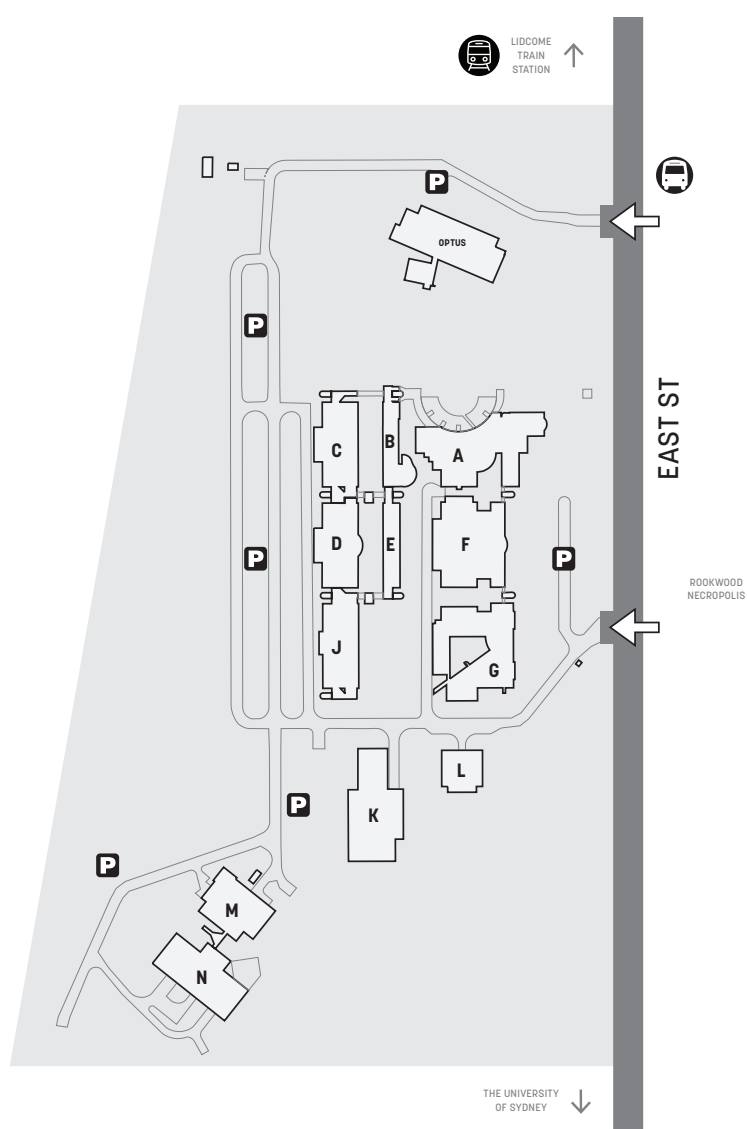

LIDCOMBE

CAMPUS GUIDE

BUILDING A

- Campus Facilities Office
- Canteen
- Customer Service Centre
 - Information and Administration
 - Disability Services
 - Career Advice and Counselling
- Library Services
- Campus Security Office
- Seminar/Conference Rooms

131 601
tafensw.edu.au

73 East Street
Lidcombe 2141

Parking available on
college grounds. Street
parking available.

915, M92 (East St)

Lidcombe Station
is a 20 minute
walk from college