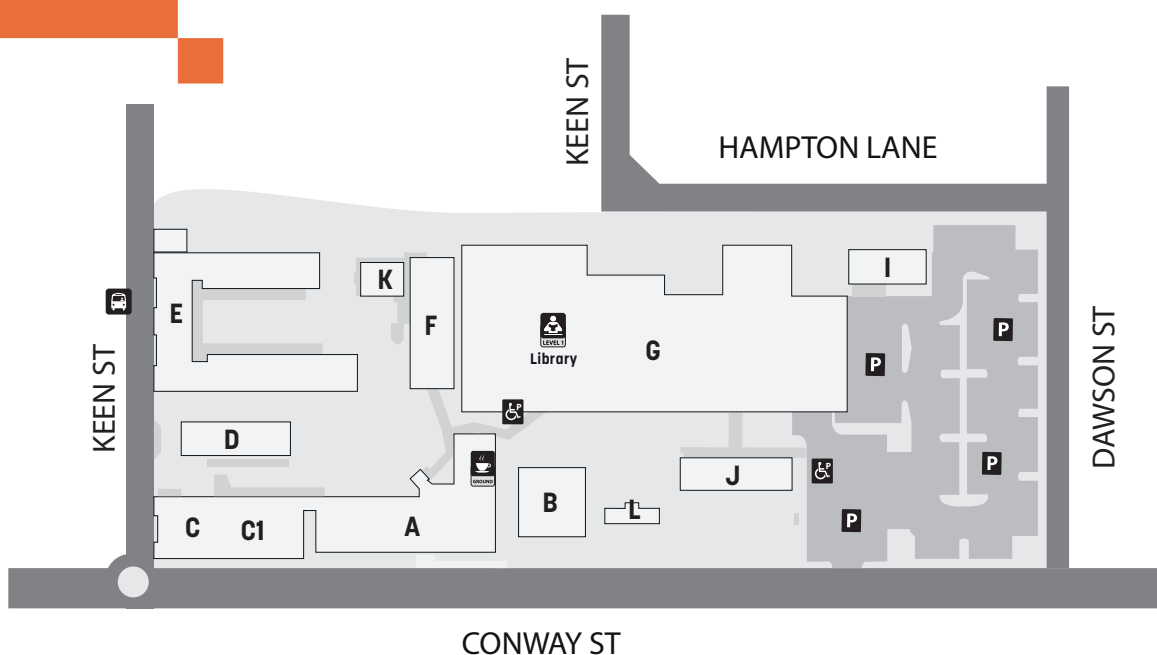

LISMORE

CAMPUS GUIDE

BUILDING A

GROUND FLOOR

- Canteen/ Student Amenities
- "Aunty Fay" & Meeting Room
- Customer Service

LEVEL 1

- Retail
- Business

LEVEL 2

- Business
- Computer Rooms

BUILDING B

- Art & Media

BUILDING C

GROUND FLOOR

- Welfare Studies

BUILDING C1

LEVEL 1

BUILDING F

GROUND FLOOR

- Nursing
- Student Association Office

LEVEL 1

- Education, Employment and Support

BUILDING G

GROUND FLOOR

- Animal Studies
- Campus Services/ Main Store