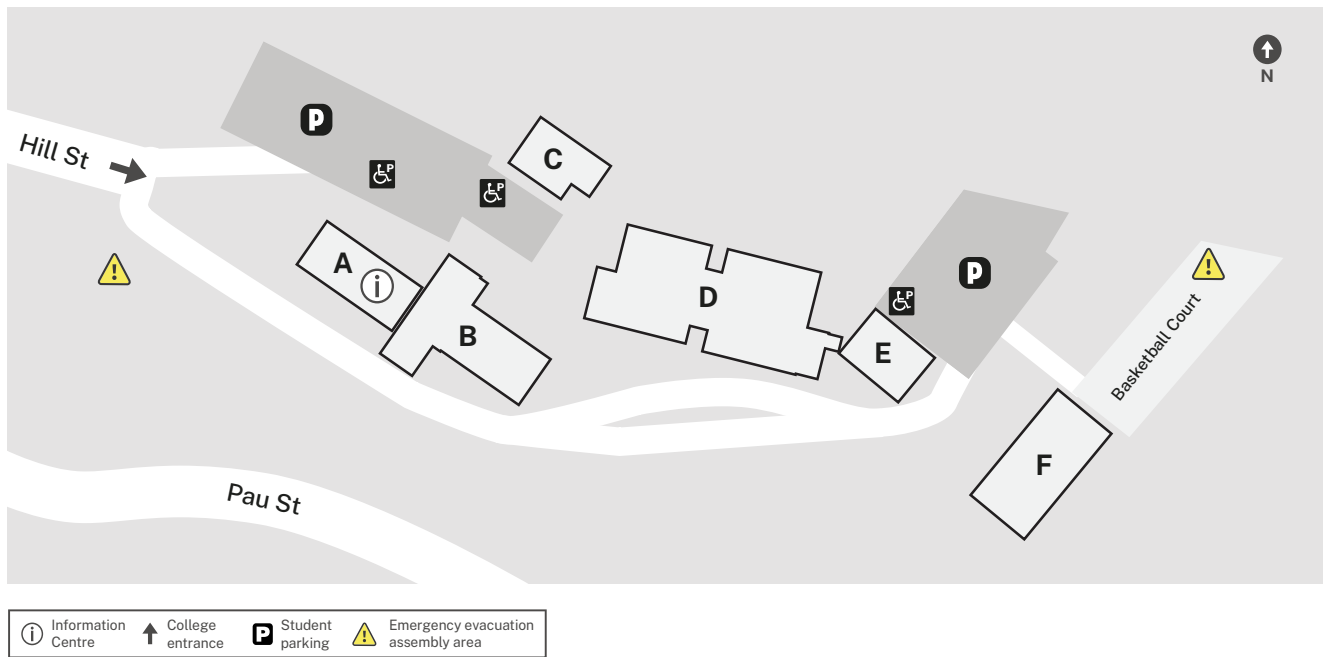

Lithgow

Services & Facilities

- | | | | |
|---|------|---------------------------------|---|
| ▪ Adult Education | D | ▪ Fitting and Machining | B |
| ▪ Animal Studies | B | ▪ Hair and Beauty | B |
| ▪ Canteen | D | ▪ Library | A |
| ▪ Child Services | D | ▪ Metal Fabrication and Welding | F |
| ▪ Community Services | D | ▪ Nursing and Aged Care | C |
| ▪ Computer Room | D | ▪ Outdoor Recreation | E |
| ▪ Conference Facility | A | ▪ Student Hub | A |
| ▪ Connected learning Point | C, D | ▪ Student Services | A |
| ▪ Counsellor | C | ▪ Tertiary Preparation | B |
| ▪ Electrotechnology | D | ▪ Tourism and Hospitality | A |
| ▪ English for Speakers of Other Languages | D | | |

Published in February 2023

2 Hill St
Lithgow NSW 2790

Parking is available at the above referenced map locations