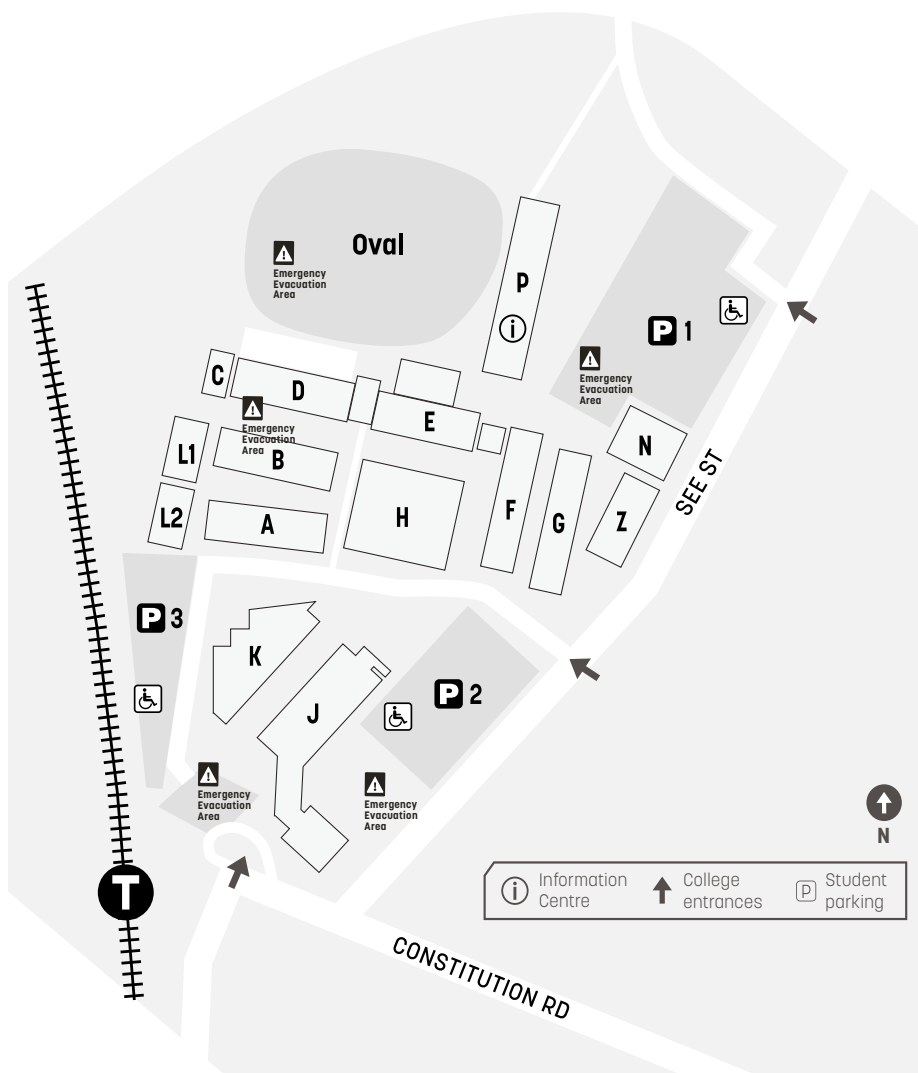

MEADOWBANK

COURSE AREAS

- Arts G
- Accounting and Finance P - Level 5
- Aged Care and Disability K - Level 2
- AMEP H
- Baking and Patisserie J - Level 1
- Business Services and Property J - Level 2
- Carpentry and Joinery D
- Childhood Education A - Level 1
- Community Services K - Level 3
- Electrical Trades H
- Engineering B - Level 1
- ESOL H
- Hairdressing and Beauty J - Level 4
- Higher Education P - Level 4
- Information Technology P - Level 4
- Literacy H
- Massage K - Level 1
- Nursing K - Level 2
- Plumbing E
- Sport and Recreation B - Level 2
- TELC H

SERVICES AND FACILITIES

- Aboriginal Student Services P - Level 2
- Book Shop P - Level 1
- Canteen P - Level 1
- Counselling and Career Development E - Level 1
- Disability Student Support P - Level 5
- Student Services P - Level 2
- Library P - Level 3
- Security H - Level 2