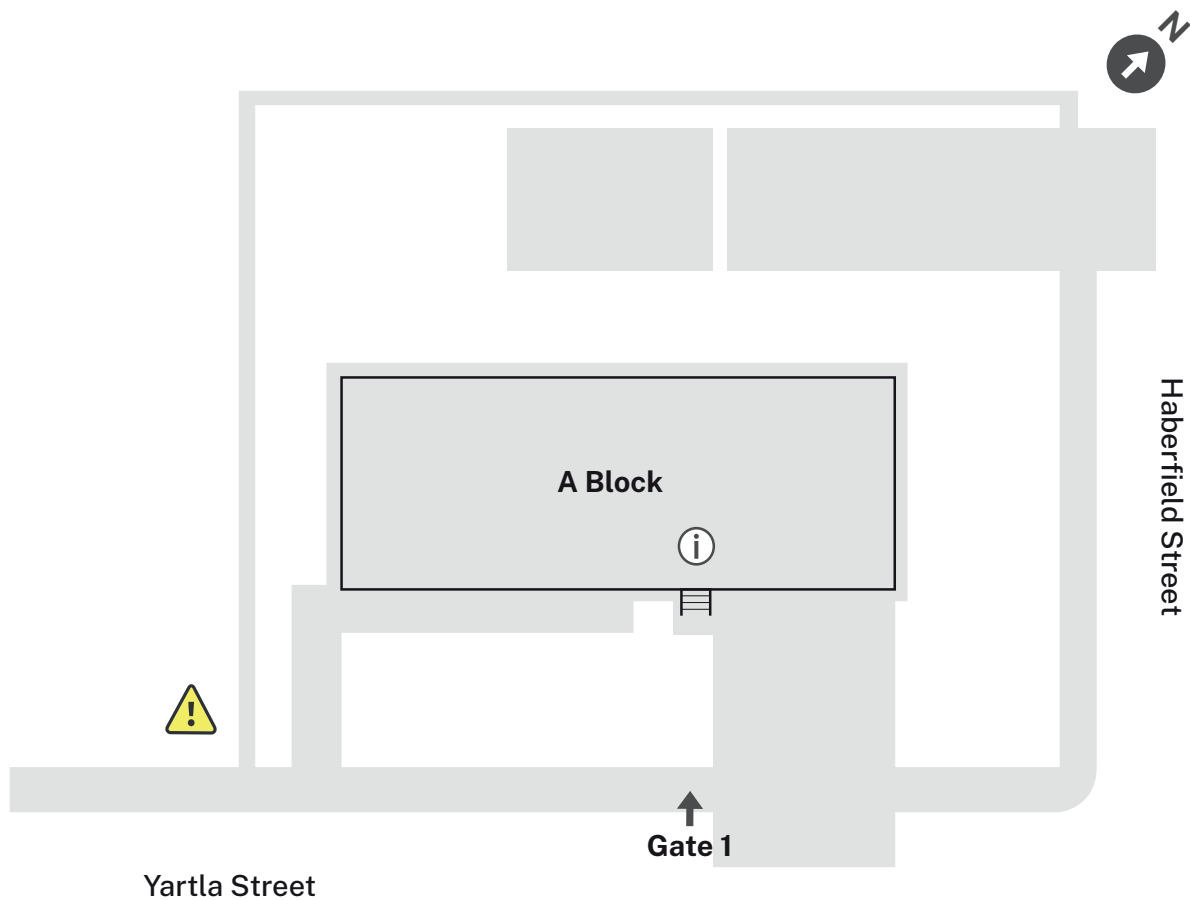

Menindee

A- Block

- TSC
- Classroom
- Toilet

 Information Centre	 College entrances	 Emergency evacuation assembly area
--	---	--

Published in June 2022

 9 Haberfield St,
Menindee NSW
2879

 TAFE NSW Broken Hill (Menindee Campus)
is around 12 mins walk from the train
station. For timetable information, please
call 131 500 or visit transportnsw.info