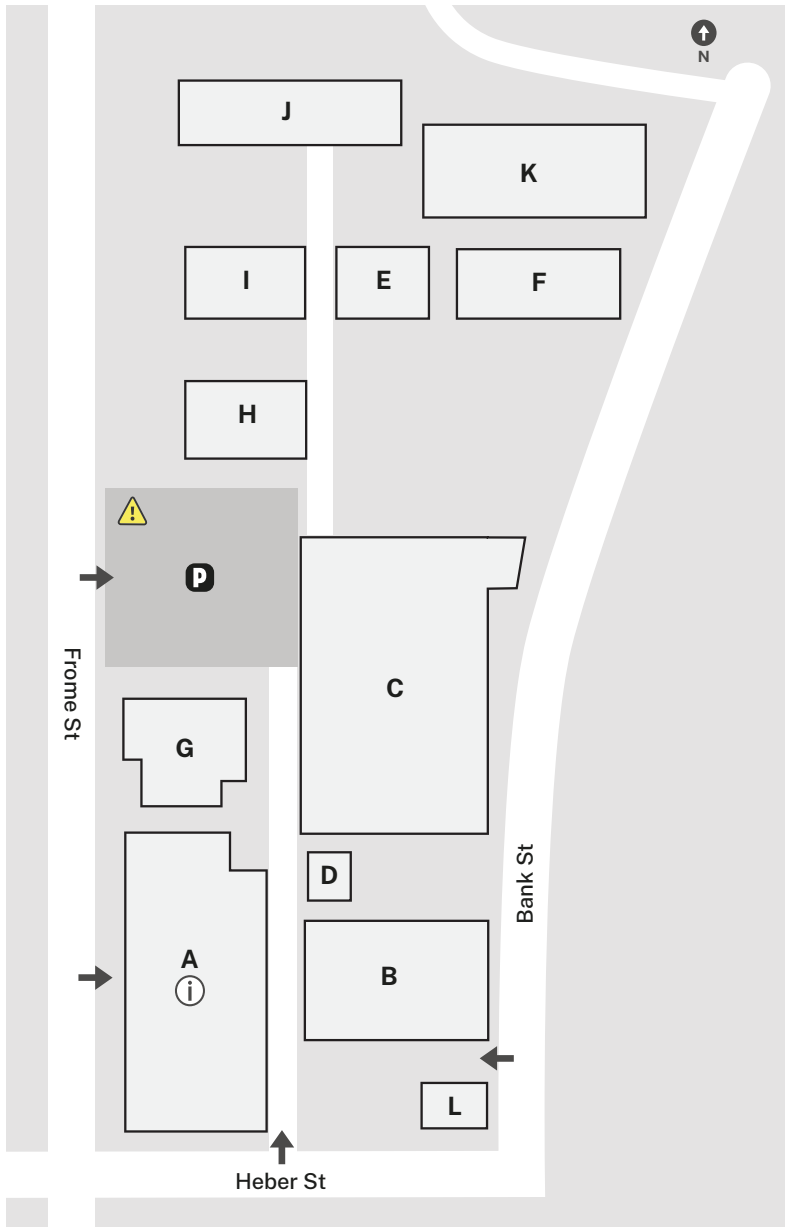

Moree

Services & Facilities

- Administration A
- Computer Labs A
- Classrooms A,F
- Engineering B
- Construction C
- Mens toilet D
- Offices E
- Connected Learning Point F,J
- Library G
- Mobile Training Units H
- Fashion I
- Student Amenities J

Information Centre	College entrance	Student parking	Emergency evacuation assembly area
--------------------	------------------	-----------------	------------------------------------

Published in January 2023

22-38 Frome St
Moree NSW 2400

Parking is available at the above referenced map locations

tafensw.edu.au
131 601

Moree Rural Skills Centre

Published in January 2023

22475 Newell Hwy
Moree NSW 2400

P Parking is available at the above referenced map locations