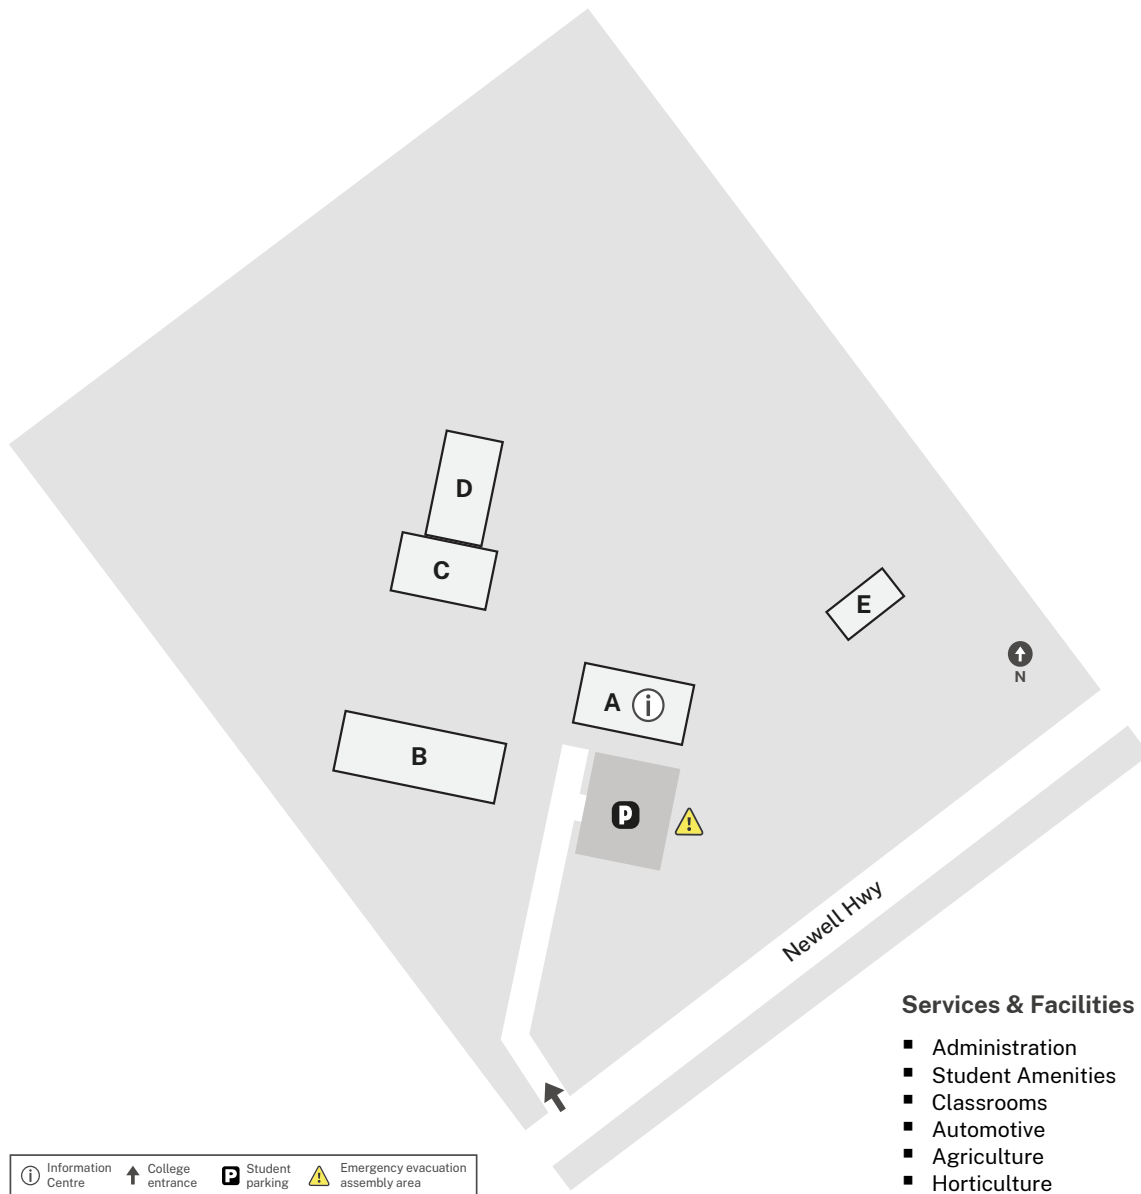

Moree

Services & Facilities

- Administration A
- Computer Labs A
- Classrooms A,F
- Engineering B
- Construction C
- Mens toilet D
- Offices E
- Connected Learning Point F,J
- Library G
- Mobile Training Units H
- Fashion I
- Student Amenities J

Information Centre	College entrance	Student parking	Emergency evacuation assembly area
--------------------	------------------	-----------------	------------------------------------

Published in January 2023

22-38 Frome St
Moree NSW 2400

Parking is available at the above referenced map locations

tafensw.edu.au
131 601

Moree Rural Skills Centre

Published in January 2023

22475 Newell Hwy
Moree NSW 2400

P Parking is available at the above referenced map locations