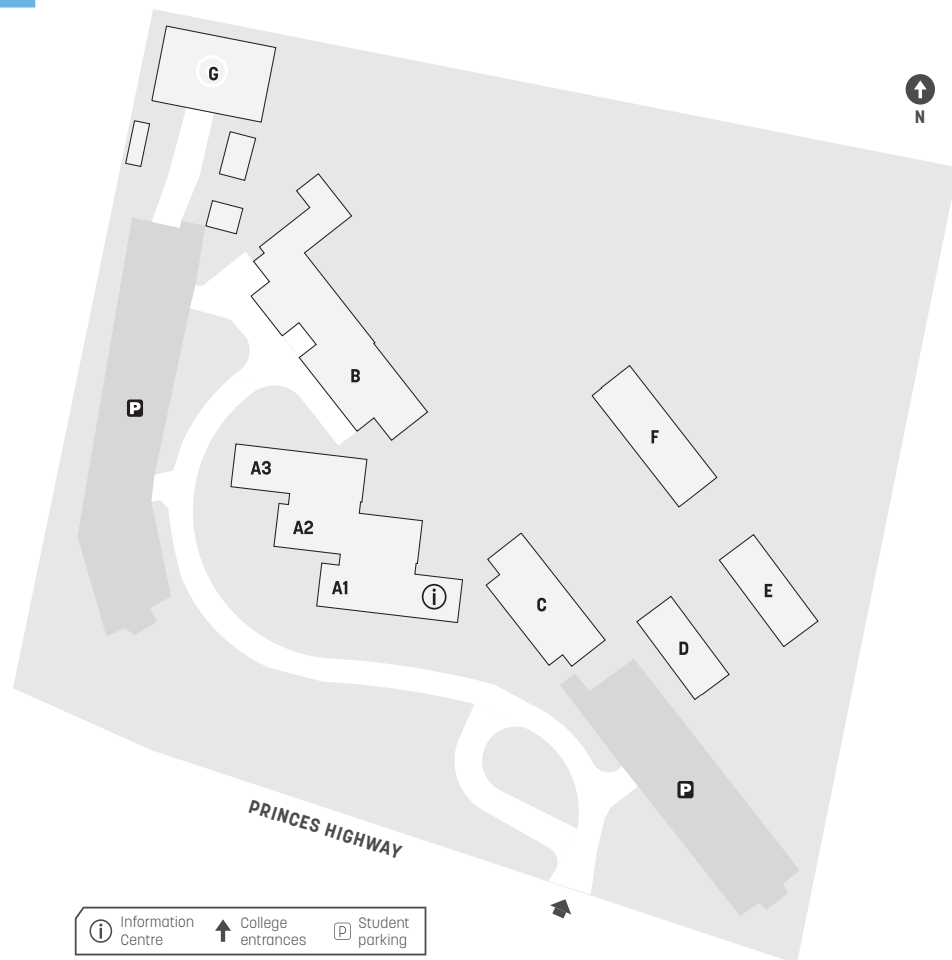

MORUYA

CAMPUS GUIDE

SERVICES & FACILITIES

- AETU
- Canteen/Student Amenities
- Counselling
- Customer Service Centre
- Disability Support
- Library
- Restaurant "The Mantle"

Visit www.tafensw.edu.au
Phone 131 601
Connect     

2857 Princes Hwy,
Moruya 2537

Parking is available at
the above referenced
map locations.

There is a bus stop
at the entrance to
the campus.

STUDY AREAS AT MORUYA

COURSE AREA

BUILDING LEVEL

FOUNDATION STUDIES