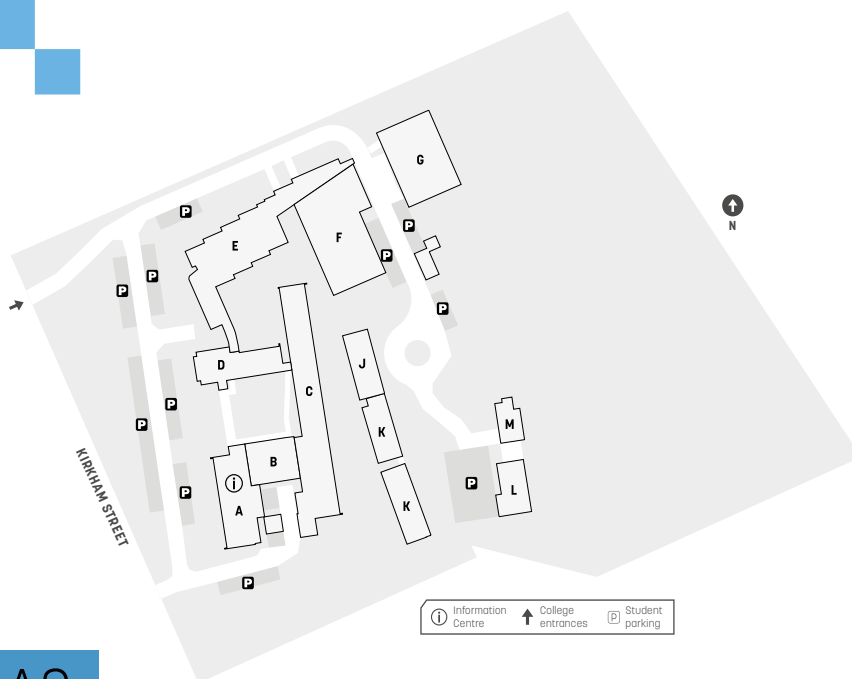

MOSS VALE

CAMPUS GUIDE

STUDY AREAS AT MOSS VALE

COURSE AREA

BUSINESS & EDUCATION

- Business
- Educational Support
- Foundation
- Pre Vocational

HUMAN SERVICES

- Ageing
- Child Studies
- Community Services
- Individual Support

BUILDING LEVEL

E	1
D	1
D	1
D	1
E	1
C	Ground
E	1
E	1

COURSE AREA

TRADES & TECHNOLOGY

- Animal Studies
- Automotive
- Bricklaying
- Electrotechnology
- Horticulture
- Metal Fabrication
- Welding

SERVICES & FACILITIES