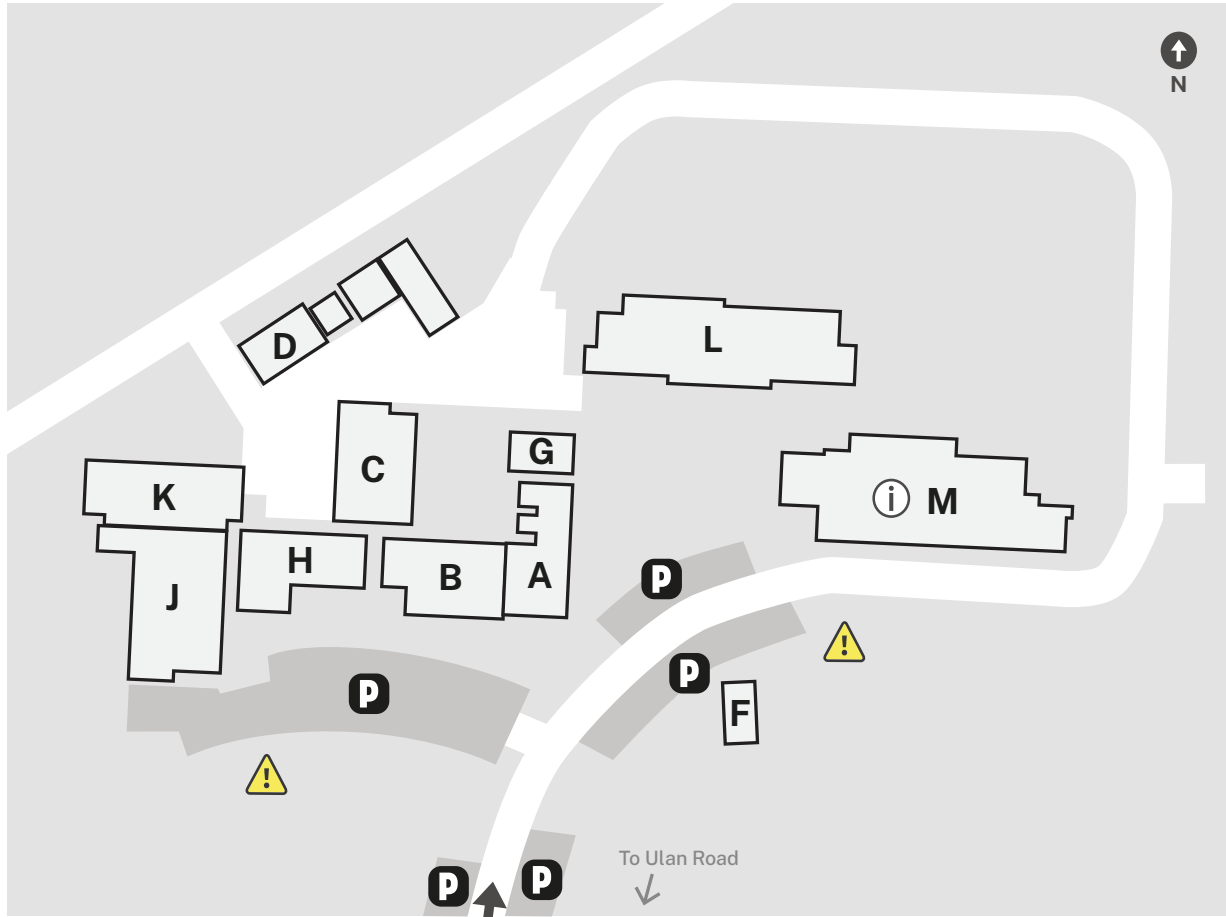

Mudgee

Information Centre	College entrance	Student parking	Emergency evacuation assembly area
--------------------	------------------	-----------------	------------------------------------

Services & Facilities

Published in January 2023

269 Ulan Rd,
Bombira NSW 2850

Parking is available at the above referenced map locations