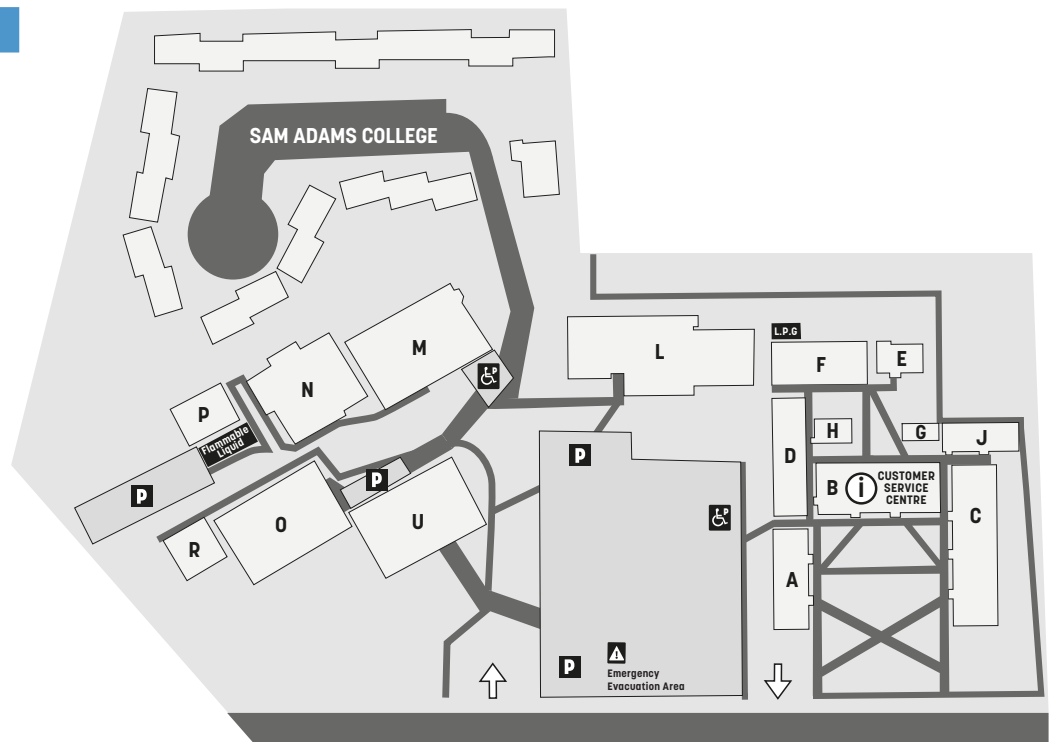

## CAMPUS GUIDE

### SERVICES & FACILITIES

- Counsellor B
- Customer Service Centre B
- Emergency Phone B
- Flammable Liquids Storage Adjacent to P
- Library B
- Library Conference Room B
- Main Store D
- Outreach F
- Salvation Army Employment Plus C
- Staffroom F
- Student Amenities D
- The Graham Poly Farmers Foundation C
- Toilets G, H, L, U, P
- Toilet/Shower L, U, P

### COURSE AREAS

- Aged Care E
- Animal Studies C
- Electrotechnology U
- Engineering Trades O
- Fitting and machining O
- Fluid Power Lab R
- Foundation Skills & Pathways B
- Metal Fabrication M
- Mining Skills U
- UH Industry Training Centre U
- Welding N

### TERTIARY EDUCATION CENTRE (TEC)

The TEC is located at 87 Hill Street.

- Customer Service Centre
- Computer Labs
- Library
- Early Childhood
- Beauty
- Hairdressing

No smoking within 6 metres of buildings on Muswellbrook campus