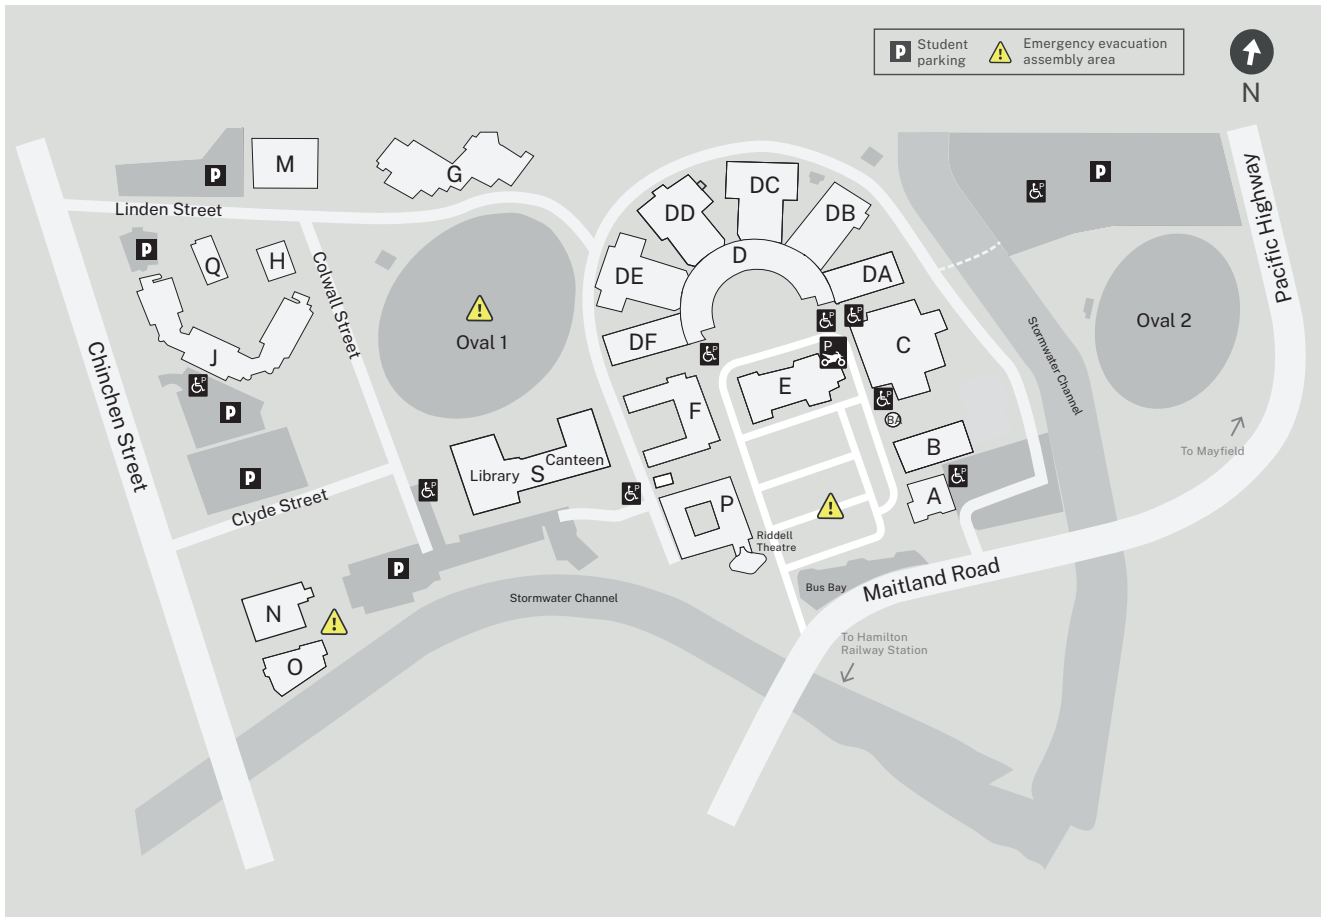

Newcastle

Services & Facilities

- | | | | |
|--|---|--|---|
| <ul style="list-style-type: none"> ■ Bookshop - ReZourced ■ Business Development ■ Canteen ■ Carinya Children's Services ■ Counselling & Career Services ■ Customer Service Centre | <ul style="list-style-type: none"> S, Ground Floor M, Level 1 S, Ground Floor Q, Ground Floor F, Ground Floor B, Ground Floor | <ul style="list-style-type: none"> ■ Disability Services ■ International ■ Library ■ Main Store ■ Security Services | <ul style="list-style-type: none"> F, Ground Floor P, Ground Floor S, Ground Floor, Level 1 H, Ground Floor BA, Ground Floor |
|--|---|--|---|