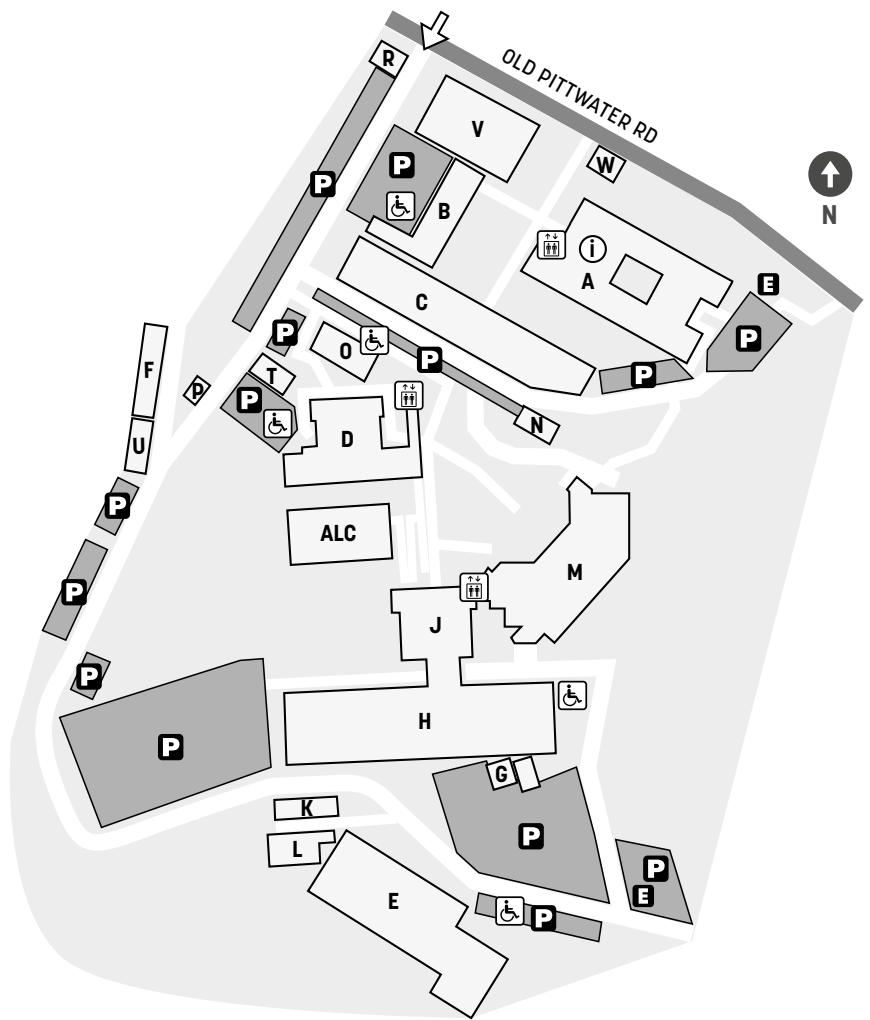

NORTHERN BEACHES

LOCATION GUIDE

SERVICES AND FACILITIES

- Cafeteria
- Campus Bookshop
- Career Development and Counselling
- Course Information
- Customer Service
- Customer and Stakeholder Relations
- Campus Management
- Disabilities Unit
- Facilities
- Library and Learning Centre
- Main Store
- Security

- P** Parking **E** Evacuation Assembly Point
 Elevators

TEACHING SECTIONS

- Accounting and Finance
- Adult Migrant English Program (AMEP)
- Automotive
- Business Administration
- Business Services and Management
- Career Pathways and Employability Skills
- Carpentry and Joinery
- Ceramics
- Children's Services
- Cleaning Operations
- Community Services
- Cookery
- Electrotechnology
- English for Speakers of Other Languages
- Fine Arts & Digital Design
- Hair and Beauty
- Health and Recreation
- Hospitality
- Information Technology
- Maritime Studies
- Nursing and Aged Care
- Property
- Tourism and Events

Defibrillators are located in buildings R and V

SPECIALIST CENTRES

- Pittwater Training Restaurant
- Gawura Aboriginal Learning Centre
- Gymnasium

M
M
A
A
A
B
A
B
F
M
F
R

H/J
D
E
J
J
C
H/J
C
O
E
V
M
A
D
O/P
A
V
M
M
D
V
J
M