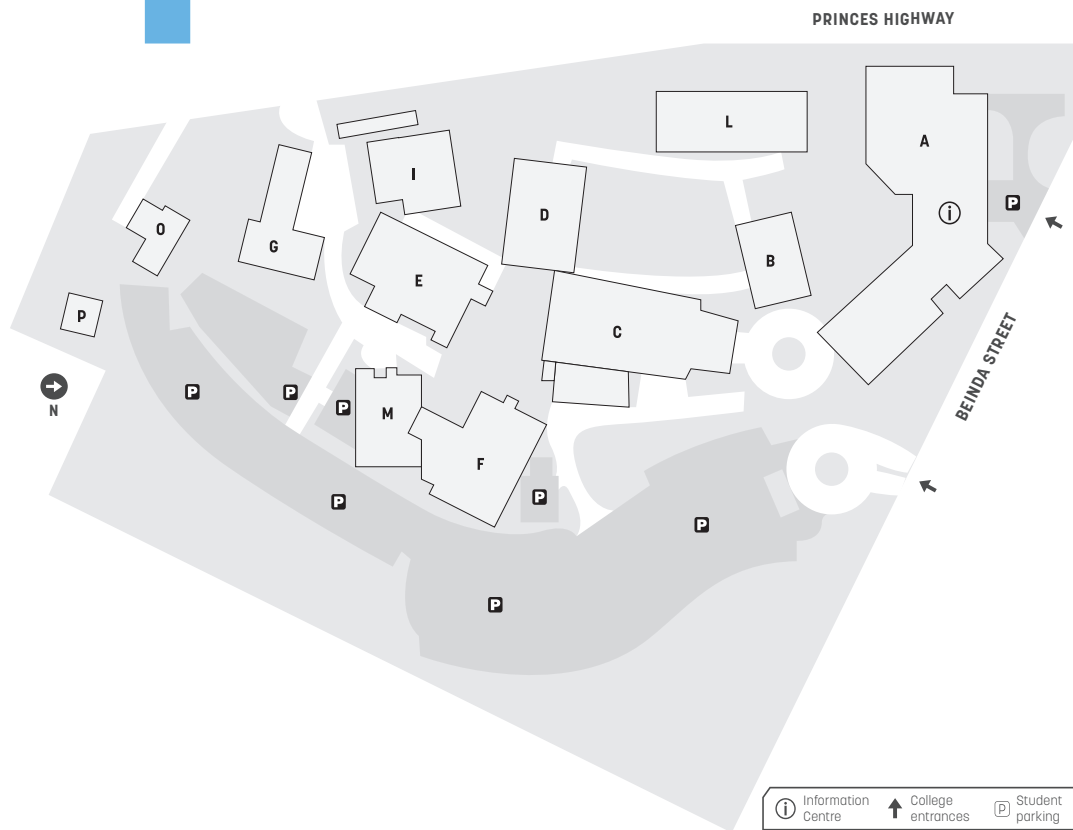

NO WR A

CAMPUS GUIDE

SERVICES & FACILITIES

- Bookshop
- Canteen
- Aboriginal Education & Training Unit
- Car Parking
- Child Care
- Computers for student use
- Counselling & Careers Service
- Product & Service Information
- Customer Service Centre
- Destiny's Training Restaurant

BUILDING, LEVEL

- B, Ground
- B, Ground
- L, Ground
- Available
- Not Available
- Library, A, 1
- A, Ground
- A, Ground
- A, Ground
- A, Ground

- Digital Learning Services
- Disability Support - Hearing
- Disability Support - Physical
- Disability Support - Intellectual
- Disability Support - Vision
- Disability Support - Neurological
- Disability Support - Psychiatric
- Library
- Security
- Tutorial Support

BUILDING, LEVEL

- L, 1
- 4229 0649
- 4454 9222
- 4474 1813
- 4421 9865
- 4229 0422
- 4295 2261
- A, 1
- A, Ground
- M, Ground

Visit www.tafensw.edu.au
Phone 131 601
Connect

60 Beinda St,
Bomaderry NSW
2541

Parking is available at the above referenced map locations.

Bomaderry Station is a 15-min walk from the campus.

There is a bus stop on Beinda St directly outside the campus entry.