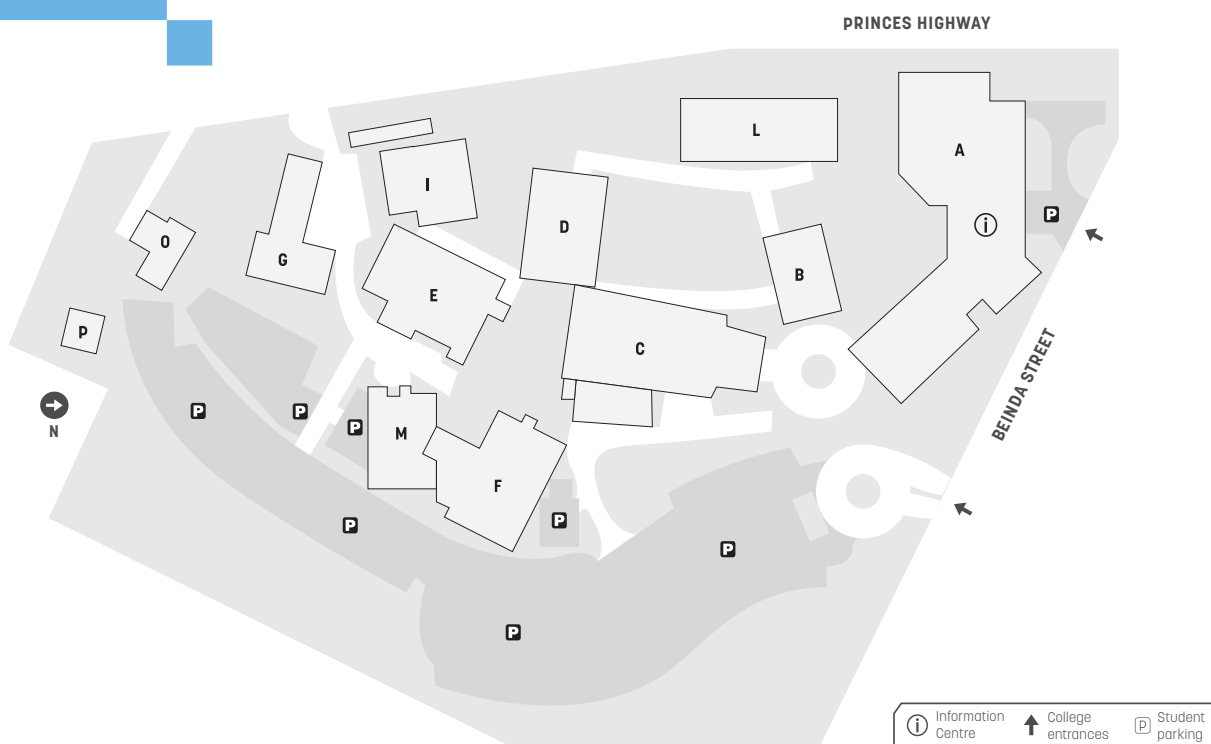

NO W R A

CAMPUS GUIDE

SERVICES & FACILITIES

- Bookshop
- Canteen
- Aboriginal Education & Training Unit
- Child Care
- Computers for student use
- Counselling & Careers Service
- Student Services
- Destiny's Training Restaurant
- Digital Learning Services
- Library
- Security
- Tutorial Support
- ARTS & MEDIA
- Adult Basic Education
- Pre-Vocational Studies

- B
- B
- L,
- Not Available
- Library, A
- A
- A
- A
- L
- A
- A
- M
- L
- F
- M

- BUILDING & CONSTRUCTION
- Business & Administration Technology
- Electrotechnology
- Fabrication & Welding
- Animal Studies
- Agriculture, Dairy Production
- Horticulture
- Information Technology
- Maritime Operations
- Community Services
- Hairdressing & Beauty Therapy
- Nursing & Aged Care
- Commercial Cookery
- Hospitality
- Event Management
- Automotive Light Vehicle Mechanics

- D, I, G
- M, D, A
- L
- E
- P
- P
- P
- A
- L
- F
- L
- L
- A
- A
- A
- C

CONTACT US

131 601
tafensw.edu.au

60 Beinda St,
Bomaderry NSW
2541

Parking is available at
the above referenced
map locations.

There is a bus stop on
Beinda St directly outside
the campus entry.

Bomaderry Station
is a 15-min walk from
the campus.

TAFE
NSW