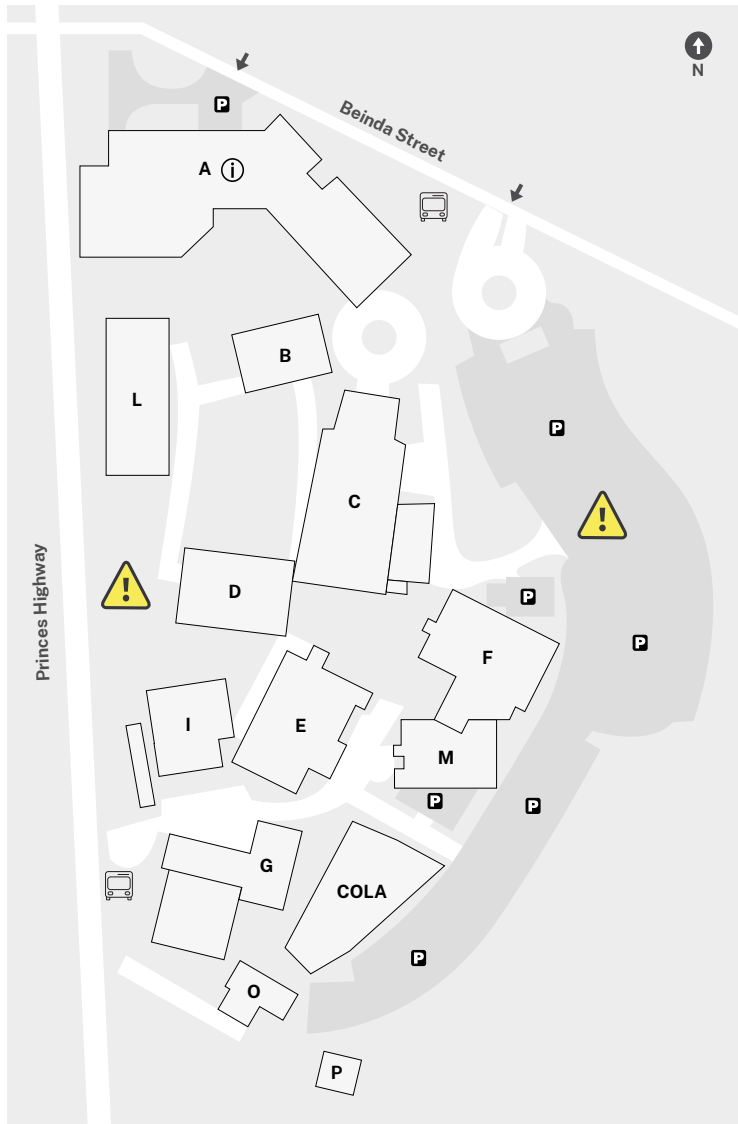

Nowra

	Information Centre		College entrances		Student parking		Emergency evacuation assembly area
--	--------------------	--	-------------------	--	-----------------	--	------------------------------------

Services & Facilities

- Aboriginal Education & Training Unit L
- Adult Basic Education F
- Agriculture, Dairy Production P
- Animal Studies P
- Arts & Media L
- Automotive Light Vehicle Mechanics C
- Beauty Therapy O
- Building & Construction D, I, G
- Business & Administration Technology M, A
- Canteen B
- Commercial Cookery A
- Community Services F
- Computers for student use Library, A
- Connected Learning Points F, M
- Counselling & Careers Service A
- Covered Outside Learning Area COLA
- Destiny's Training Restaurant A
- Early Childhood Education & Care A
- Electrotechnology L
- Event Management A
- Fabrication & Welding E
- Hairdressing L
- Horticulture P
- Hospitality A
- Information Technology A
- Library A
- Maritime Operations F
- Nursing & Aged Care L
- Pre-Vocational Studies M
- Security A
- Student Services A
- Tutorial Support M

Published in June 2023

60 Beinda St,
Bomaderry NSW 2541

Parking is available at
the above referenced
map locations.

Bus stops are on Beinda St
and Princes Hwy.

Bomaderry Station
is a 15-min walk from
the campus.