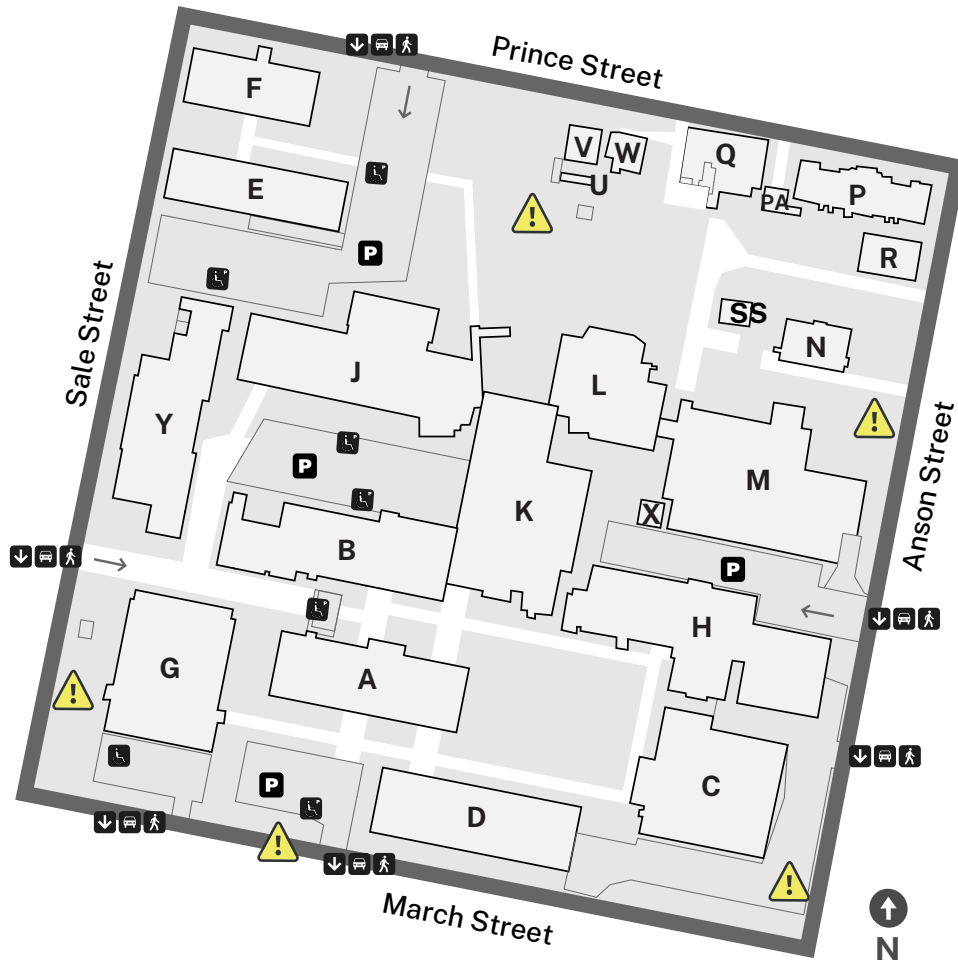

Orange - March St

- Vehicle entry
- Pedestrian entry
- Parking
- Disable Parking
- Entry
- Emergency Evacuation Area

Services & Facilities

- Printwest A
- Student services A
- Admin A
- Business studies A
- Nursing B
- CDI B
- FM&L Store B
- Plumbing C
- Fitting and Machining D

Orange - Anson St

- Vehicle entry
- Pedestrian entry
- Parking
- Entry
- Emergency Evacuation Area

Services & Facilities

- Carpentry and Joinery 2A
- Painting and decorating 2A
- Plastering 2A
- Painting stores and spary booths 2B
- Gyprockers/Sheeters 2B