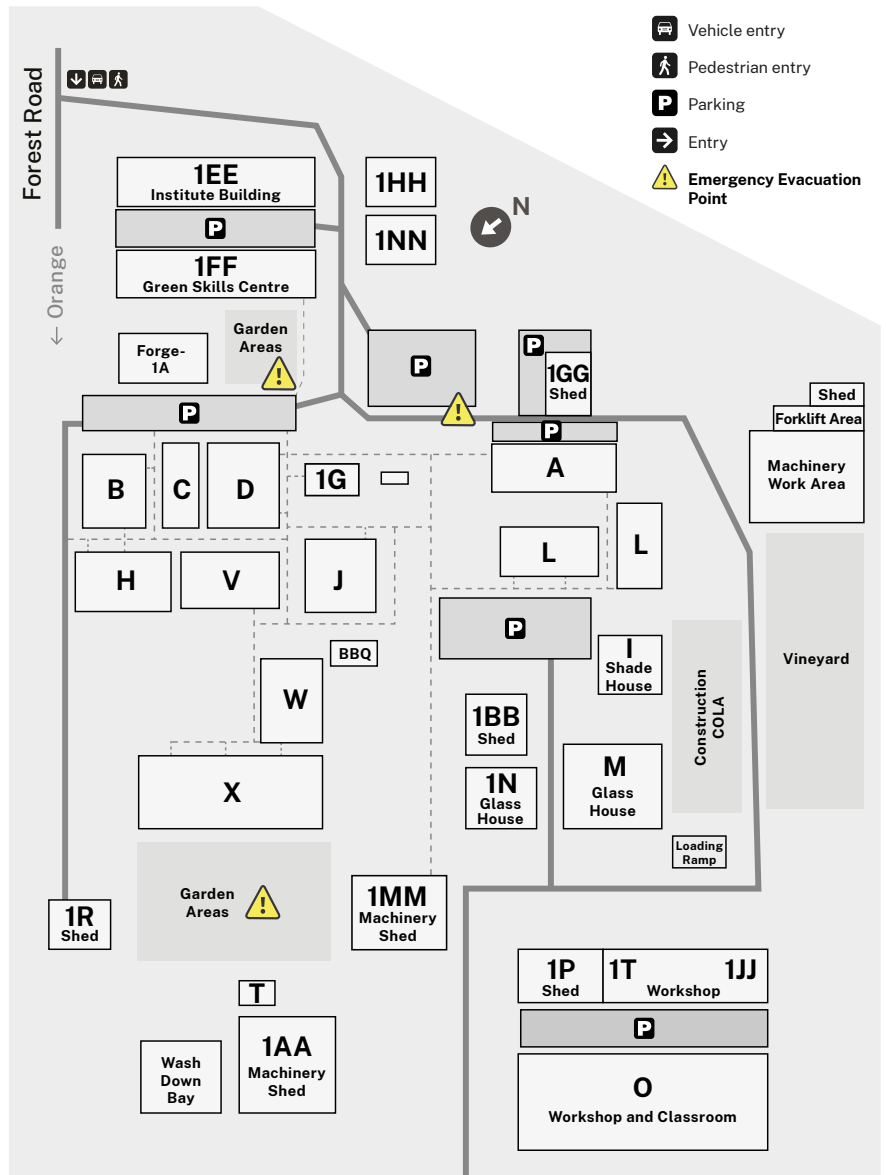

Orange - March St

- Vehicle entry
- Pedestrian entry
- Parking
- Disable Parking
- Entry
- Emergency Evacuation Area

Services & Facilities

- Printwest A
- Student services A
- Admin A
- Business studies A
- Nursing B
- CDI B
- FM&L Store B
- Plumbing C
- Fitting and Machining D

- Child Studies E
- Communiy services F
- ESOL G
- FM&L offices G
- Automotive H
- Tourism and hospitality J
- Hair and beauty J
- HUB and Library K
- IT and computer studies K
- Canteen/Cafeteria L

- Campus Councillor L
- Metal Fabrication M
- Business Development N
- Disused P
- ICT field support Q
- Seminar rooms R
- FM storage V
- Greenkeepers W
- Winhanganha Aboriginal Learning Centre Y

Orange - Anson St

- Vehicle entry
- Pedestrian entry
- Parking
- Entry
- Emergency Evacuation Area

Services & Facilities

- Carpentry and Joinery 2A
- Painting and decorating 2A
- Plastering 2A
- Painting stores and spary booths 2B
- Gyprockers/Sheeters 2B

Orange - Forest Rd

Services & Facilities

- Administration A
- Teachers Offices A
- Machinery Shed 1AA
- Office Spaces B
- Horticulture Storage Shed 1BB
- Storage C
- Electrotechnology D
- 1 office D
- Institute Building 1EE
- Electrotechnology 1FF
- Green Skills Centre 1FF
- Toilets 1G
- Garage 1GG
- Office Spaces H
- Cadia Cottage 1HH
- Shade House I
- Simulation Room J
- Delivery/Classroom J
- Delivery/Classroom L
- Amenities L
- Office Space L
- Glasshouse M
- Machinery Shed 1MM
- Glasshouse 1N
- Cadia Cottage Store 1NN
- Classroom O
- Delivery Shed O
- Staff Room O
- Facilities Shed 1P
- Pump Shed 1R
- Toilets T
- Machinery Shed 1T/1JJ
- Office Spaces V
- Student Lounge W
- Canteen X
- Delivery/Classroom X