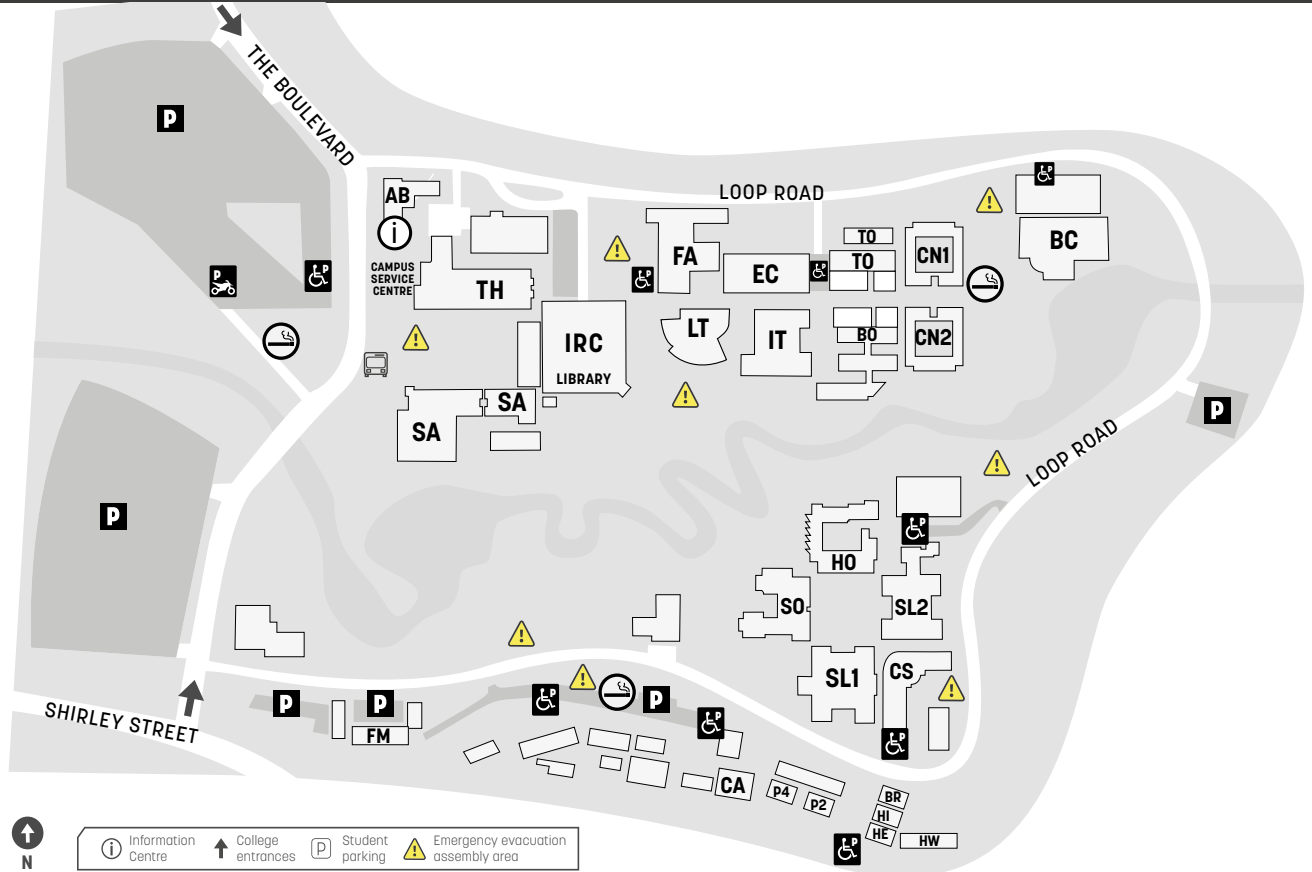

OURIMBAH

SERVICES & FACILITIES

- Student Services AB
- Business Offices BO
- Classrooms North CN1, CN2
- Classrooms South CS
- Humanities Offices HO
- Lecture Theatre 1 and 2 LT
- Library and Café IRC
- Preview Restaurant TH
- Student Survival Stations IRC, SA, IT, CS

- Science Offices SO
- Science Labs SCI, SC2
- Learner Services AB
- The Hermitage HE
- Technology Offices and Demountables TO
- Cafeteria and Bookshop SA
- Doctor SA
- Facilities Management FM

COURSE AREAS

- Building and Construction BC
- Early Childhood Studies EC
- Fine Arts FA
- Music CA
- Horticulture HI, BR, P2, P4
- Information Technology Labs IT
- Tourism, Hospitality, and Events TH

Designated smoking areas marked

EMERGENCY NUMBER 4921 5888

Brush Road
Ourimbah
2258

Car parking is available
on grounds.

For transportation options or timetable
information, please call 131 500 or
visit transportnsw.info

CONTACT US
TAFENSW.EDU.AU
131 601