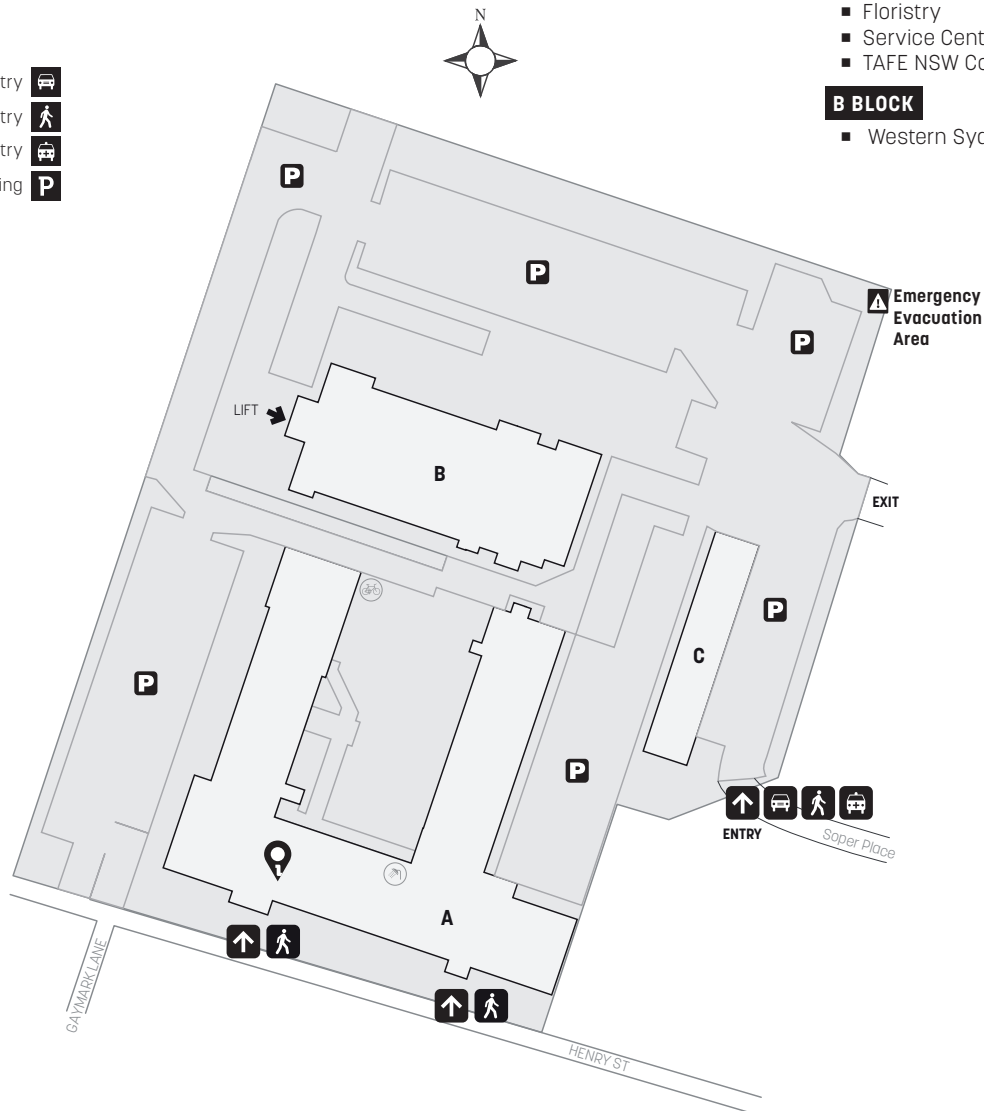

## CAMPUS GUIDE

- Vehicle entry 
- Pedestrian entry 
- Emergency entry 
- Parking 

### B BLOCK

- Western Sydney Region Office

-  Bike rack
-  Showers

**Visit** [tafensw.edu.au](http://tafensw.edu.au)  
**Phone** 131 601  
**Connect**     

117 Henry Street  
Penrith 2750

Ample car parking is available in the main car park (enter via Soper Pl).