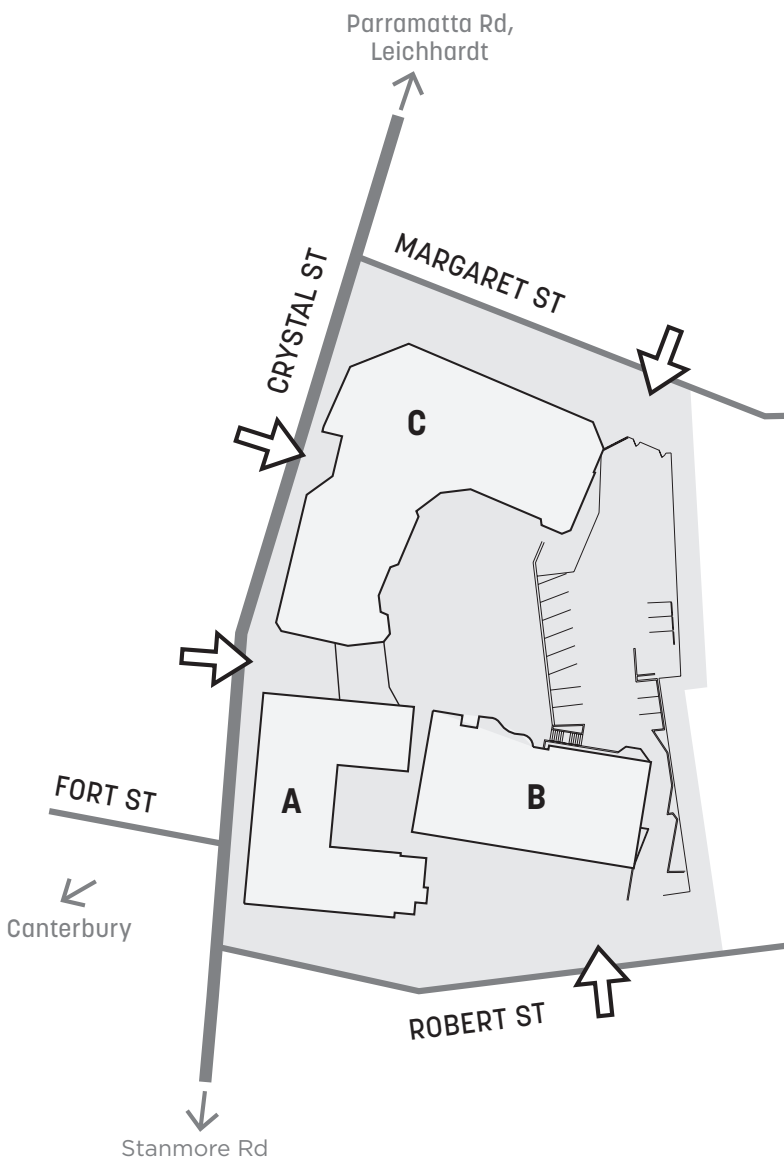

PETERSHAM

CAMPUS GUIDE

BUILDING A

Ground Floor

- Campus Manager
- TAFE Services Co-ordinator
- International Student Co-ordinator
- Meeting/VC Room
- Prayer Room

First Floor

- Information Technology

BUILDING B

Ground Floor

- Childcare Play Centre

First Floor

- Early Childhood

Second Floor

- Early Childhood

BUILDING C

Ground Floor

No parking on
grounds. Limited
off-street parking.
Parking for disabled
by arrangement.

438, 461, 480, 445 and 413
(cnr of Parramatta Rd and
Crystal St)

For timetable information, please call 131 500 or visit transportnsw.info

Petersham Station
is a 10-minute walk
from campus.

TAFE
NSW