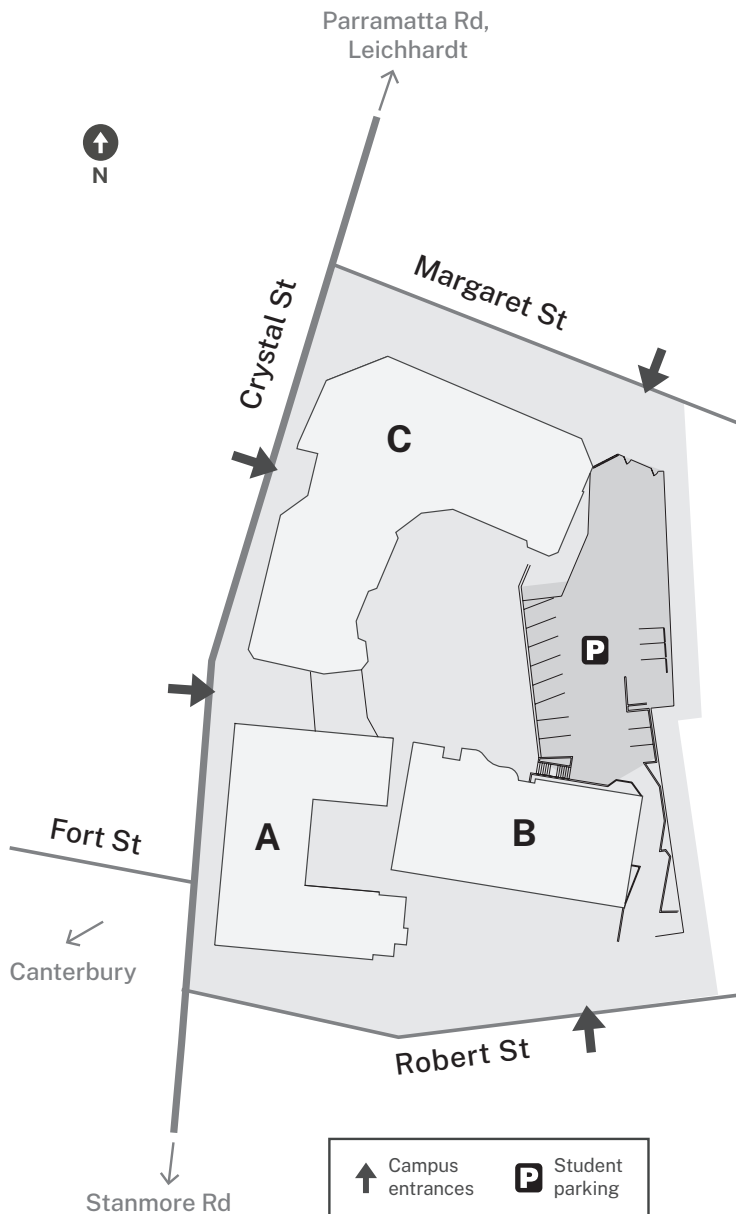

Petersham

Course areas

- Adult Migrant English Program (AMEP) C, Level 2
- Early Childhood Education and Care B, Level 1, 2
- Employability Skills and Career Pathways C, Level 2
- English as a Second Language (ESOL) C, Level 1
- Information Technology A, Level 1
- Literacy, Under 17's C, Level 3