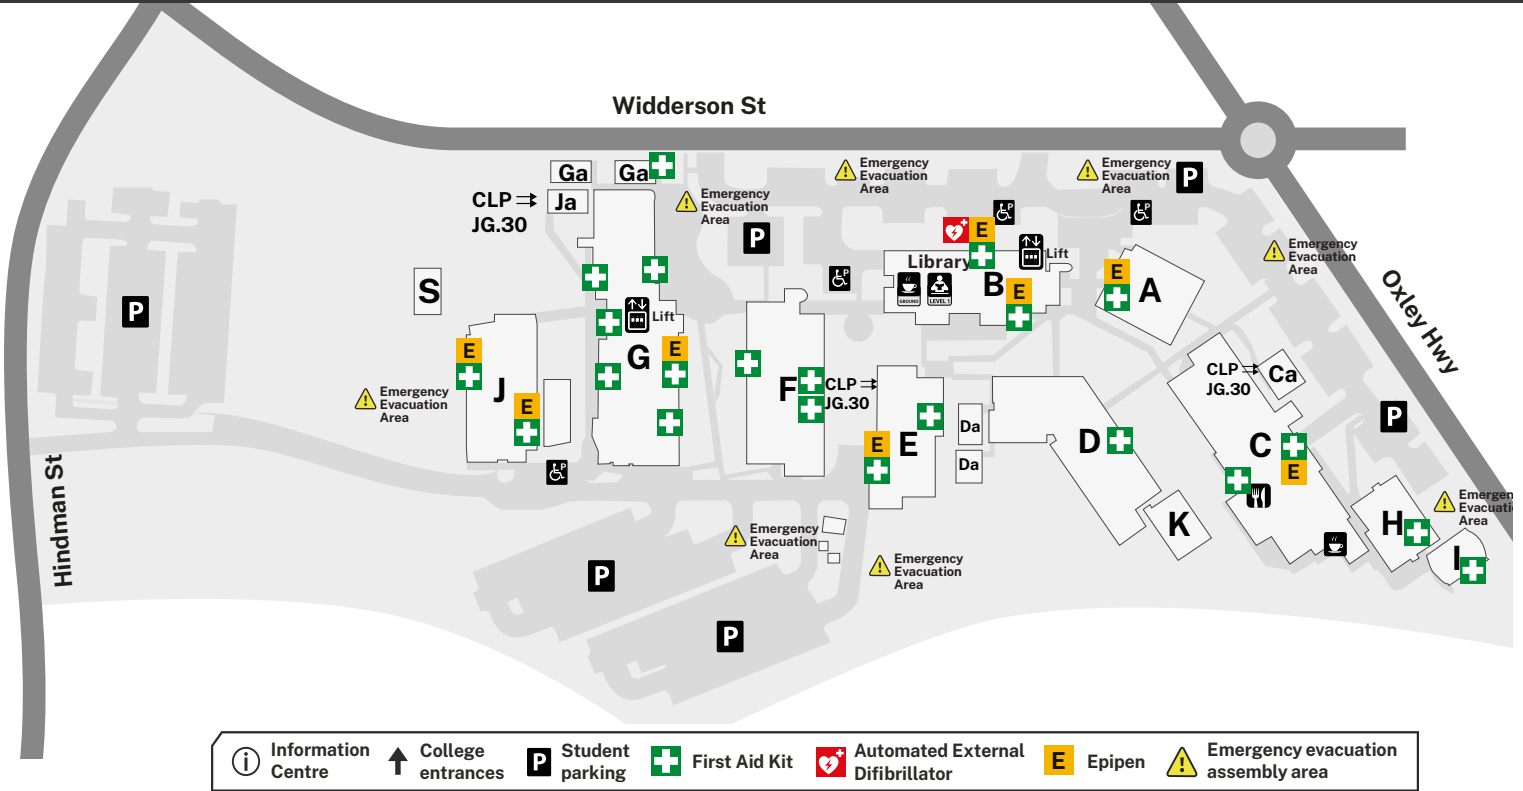

# Port Macquarie

Information Centre	College entrances	Student parking	First Aid Kit	Automated External Defibrillator	Epipen	Emergency evacuation assembly area
--------------------	-------------------	-----------------	---------------	----------------------------------	--------	------------------------------------

## Services and Facilities

- After Hours Study Centre B - Ground
- Campus Security E - Ground
- Canteen and Student Lounge B - Ground
- Coffee Shop (seasonal) C - Ground
- Community Services offices G - Level 1
- Connected Learning Points Ca, Ja - Ground
- Counsellor E - Level 1
- Counsellor C - Ground
- Graduates Restaurant and Bar C - Ground
- Library B - Level 1
- Main Store E - Ground
- Receiving Dock C - Ground
- Student Central - Enquiries and Enrolments B - Level 1
- Staff Offices G - Lower Ground
- Staff Offices A, Ga, I - Ground
- Solar Covered Outdoor Learning Area S - Ground

## Course areas

- Accounting J - Level 1
- Allied Health G - Level 1
- Business J - Level 1
- Commercial Kitchens C - Ground
- Community Services D, F - Ground
- Design G - Level 1
- Design E - Level 1
- Early Childhood Ja, J - Ground
- Education and Care
- Fashion E - Level 1
- Fine and Visual Arts E - Level 1
- Foundation Programs/General Education G - Ground
- Electrotechnology F - Ground, Level 1
- Engineering E - Level 1
- English Language Centre G - Ground
- Game Design G - Ground
- Hair and Beauty G - Level 1
- Health and Fitness / Gym G - Level 1
- Hospitality, Tourism and Events H - Ground
- Information Technology G - Ground
- Maritime J - Ground
- Nursing and Aged Care D, Da - Ground
- Pharmacy G - Ground
- Retail and Logistics G - Ground
- Nursing & Community Services K - Ground

Published in March 2022

70 Widderson Street  
Port Macquarie 2444

Parking is available at the above referenced map locations.

For transportation options or timetable information, please call 131 500 or visit [transportnsw.info](http://transportnsw.info)