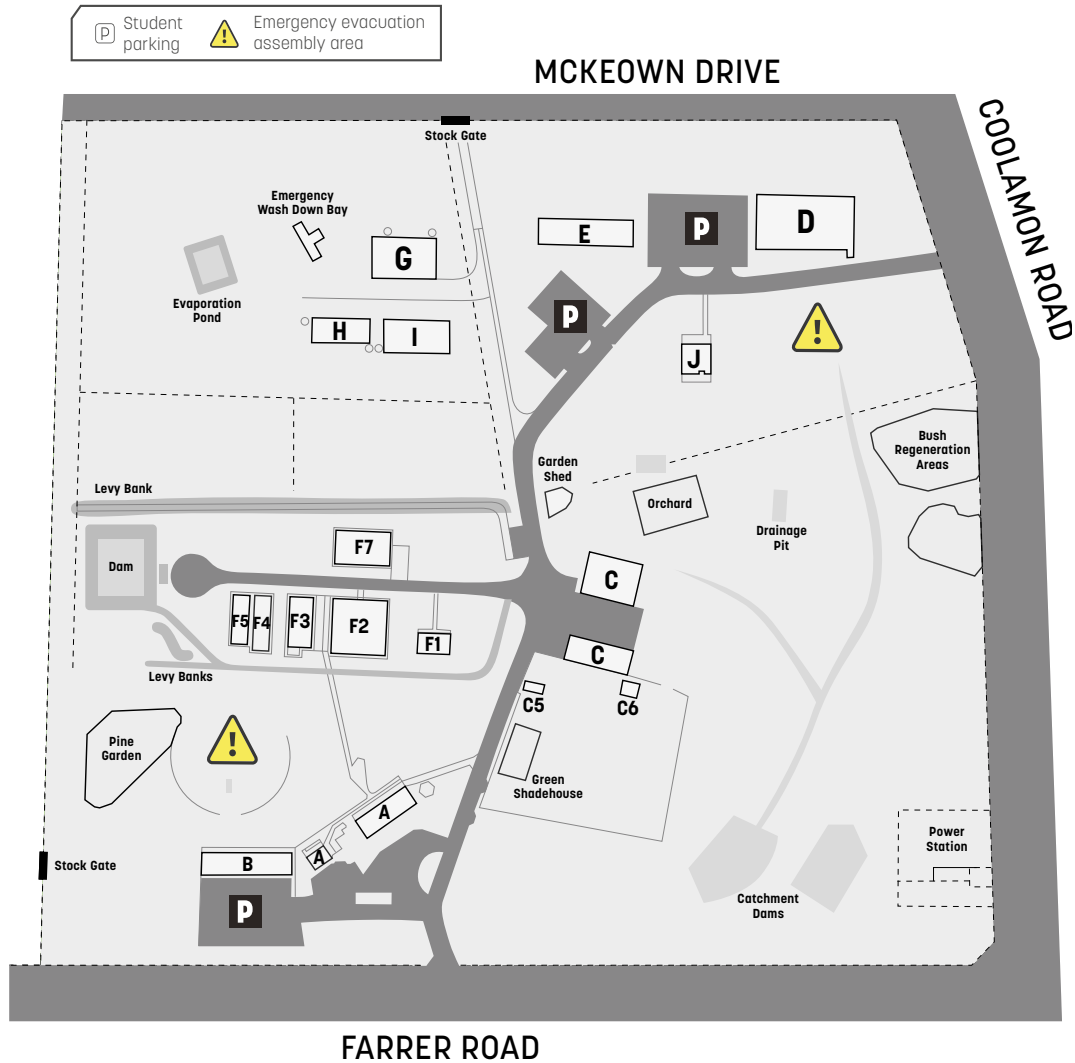

WAGGA WAGGA PRIMARY INDUSTRIES CENTRE

SERVICES & FACILITIES

- | | | | | | |
|---|---|--|---|---|--|
| <ul style="list-style-type: none"> ■ Student Amenities ■ Horticulture ■ Compound ■ Administration ■ Sheep and Wool | <ul style="list-style-type: none"> A B C D D | <ul style="list-style-type: none"> ■ Agriculture (Sheep and Livestock) ■ Soil Lab ■ Shade house ■ Glass House ■ Igloo | <ul style="list-style-type: none"> E F1 F2 F3 F4 | <ul style="list-style-type: none"> ■ Igloo ■ Shearing Shed ■ Hay Shed ■ Machinery Shed ■ Commercial Delivery | <ul style="list-style-type: none"> F5 G H I J |
|---|---|--|---|---|--|

Coolamon Road
Wagga Wagga
2650

P Parking is available at the above referenced map locations.

CONTACT US
TAFENSW.EDU.AU
131 601

TAFE
NSW