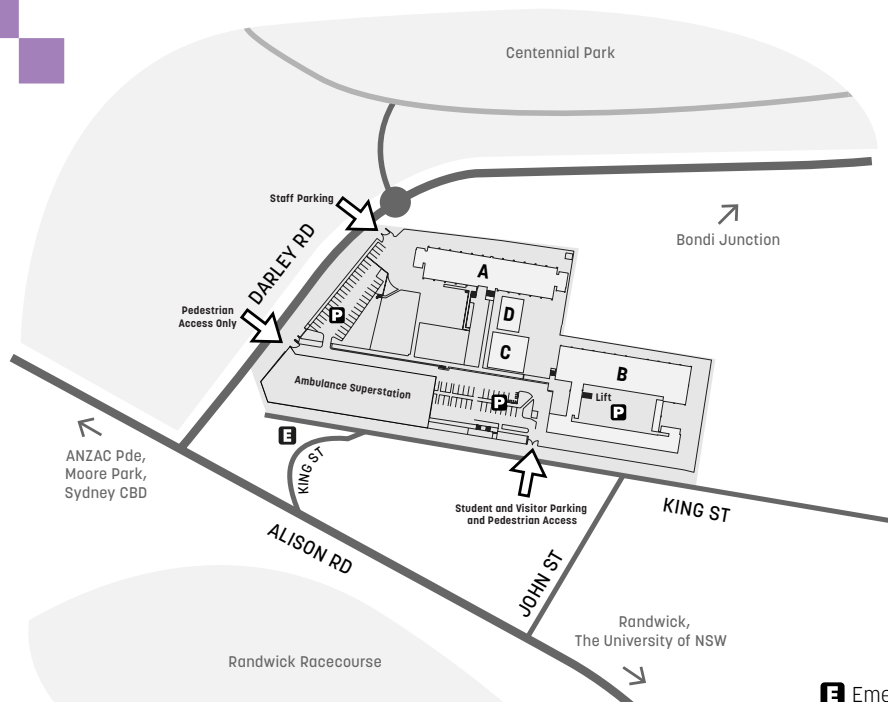

RANDWICK

CAMPUS GUIDE

E Emergency Assembly Area

BUILDING A

LOWER GROUND FLOOR

- Accessible Toilet
- Customer Service Centre
- First Aid
- Campus Manager
- Security

GROUND FLOOR

- Flexible Learning Centre
- Library

Connect

Darley Road
(Corner of King St)
Randwick 2031

Ample car parking is
available on grounds.

339 (Darley Rd), 372, 373, 376,
377 and 374 travel along Alison Rd
(get off near cnr of Darley Rd)

For timetable information, please call
131 500 or visit transportnsw.info