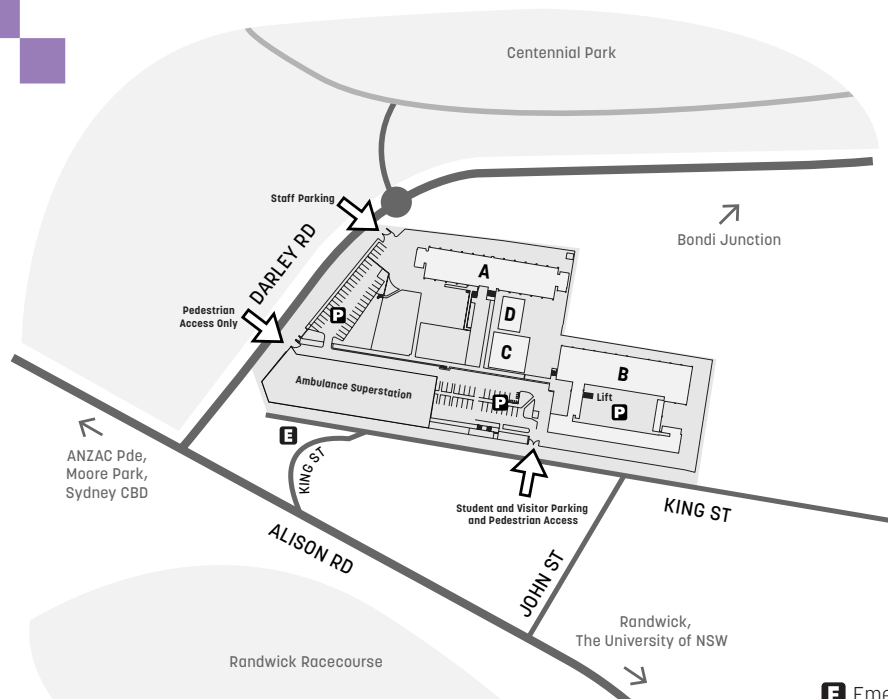

RANDWICK

CAMPUS GUIDE

E Emergency Assembly Area

BUILDING A

LOWER GROUND FLOOR

- Accessible Toilet
- Customer Service Centre
- First Aid
- Campus Manager
- Security
- Staff Carpark

GROUND FLOOR

- Flexible Learning Centre (FLC)
- Library

339 (Darley Rd), 372, 373, 376,
377 and 374 travel along Alison Rd
(get off near cnr of Darley Rd)

For timetable information, please call
131 500 or visit transportnsw.info

TAFE
NSW