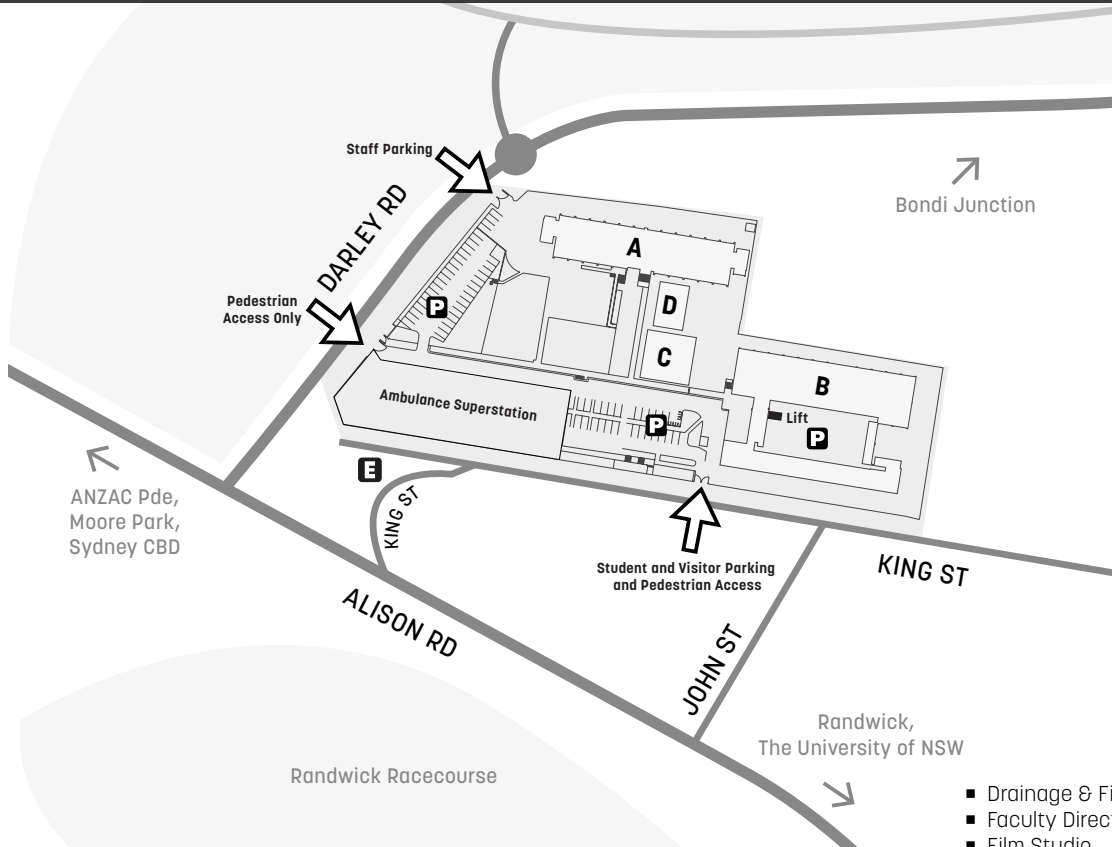

## STUDY AREAS

- Arts A - Level 3
- Audiometry A - Level 4
- Child Studies B - Ground, Level 1
- Child Studies Higher Education A - Level 1
- Dental Studies A - Level 5
- Foundation Studies B - Level 1
- Health & Recreation B - Level 1
- Languages A - Level 3
- Nursing A - Level 4
- Optical Dispensing A - Level 4
- Plumbing B - Level 2
- Screen & Media B - Level 1
- Sterilisation A - Level 5
- Tiling B - Level 2
- Wall & Floor Tiling B - Ground

 Darley Road  
(Corner of King St)  
Randwick NSW 2031

 Car parking is available on grounds

 For transportation options or timetable information, please call 131 500 or visit [transportnsw.info](http://transportnsw.info)