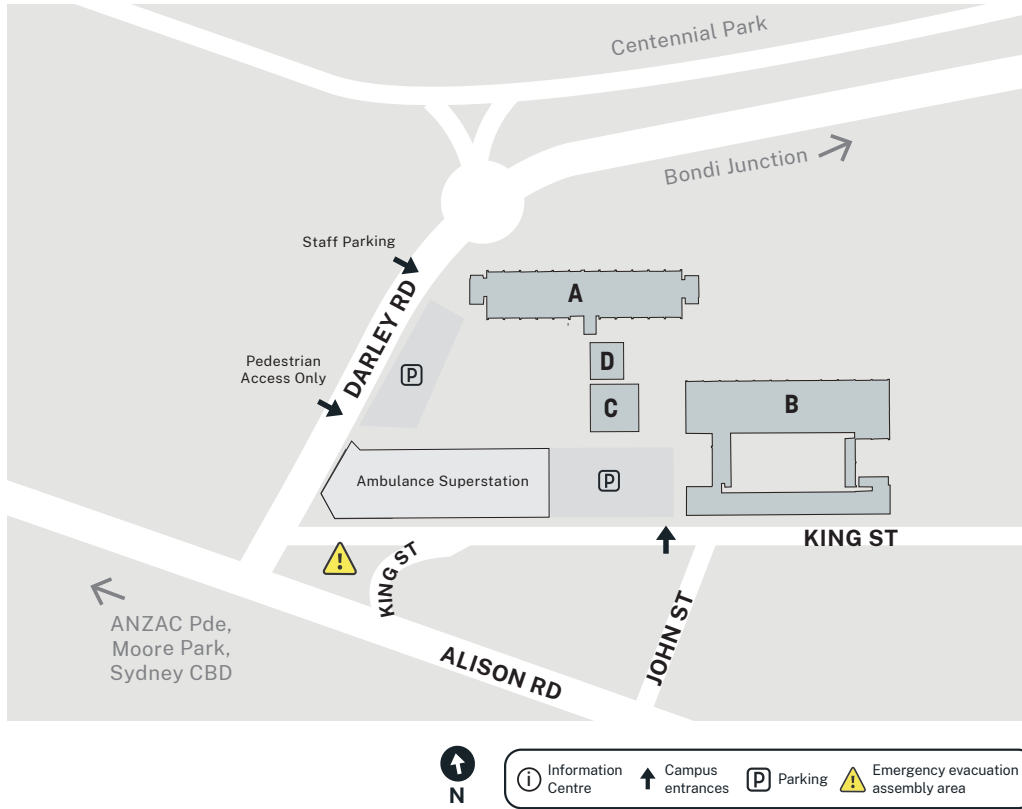

Location guide – Randwick

Course areas

- Arts A-Level 3
- Audiometry A-Level 4
- Child Studies B-Ground, Level 1
- Child Studies Higher Education A-Level 1
- Dental Studies A-Level 5
- Foundation Studies B-Level 1
- Health & Recreation B-Level 1
- Languages A-Level 3
- Nursing A-Level 4
- Optical Dispensing A-Level 4
- Plumbing B-Level 2
- Screen & Media B-Level 1
- Sterilisation A-Level 5
- Tiling B-Level 2
- Wall & Floor Tiling B - Ground

- First Aid A - Lower G, B - Level 1
- Fitness Centre B - Ground
- Flexible Learning Centre A - Ground
- International Student Coordinator A - Level 3
- Library A - Ground
- Massage Clinic & Reception B - Level 1
- Office Technology A - Level 2
- Outreach Coordinator A - Level 3
- Performing Arts Room B - Level 2
- Randwick Vocational College A - Level 1
- Science Laboratory A - Level 3
- Security A - Lower G
- Student Association D
- Sustainable Hydraulic Trade Centre B - Ground
- Throstatic Mixing Valves Gas & Backflow Prevention Labs B - Lower G
- TVET Coordinator A - Level 1

 Darley Road
(Corner of King St)
Randwick NSW 2031

 Car parking
is available
on grounds

 For transportation options or
timetable information, please call
131 500 or visit transportnsw.info

Q TAFE NSW Randwick