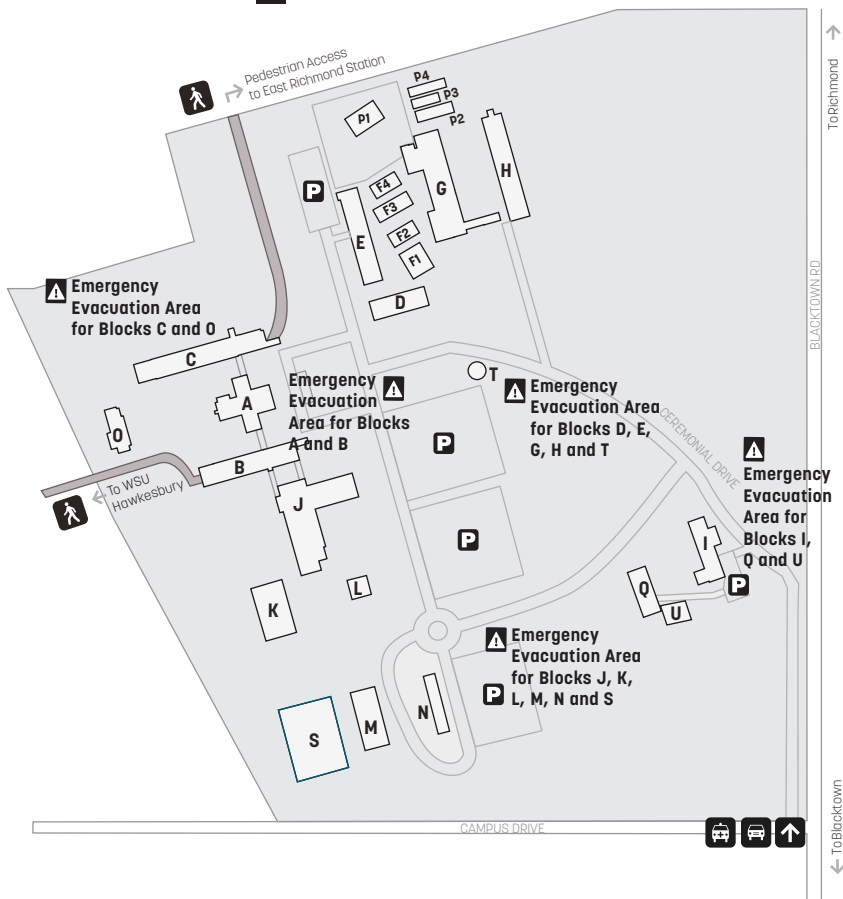

RICHMOND

CAMPUS GUIDE

- Vehicle entry 
- Pedestrian entry 
- Emergency entry 
- Parking 

A BLOCK

- Administration
- Agribusiness Skills Team
- Counselling Unit
- Student Services

B BLOCK

- Information and Communication Technology

C BLOCK

- Animal Science
- First Aid Room

D BLOCK

- Agriculture
- Horticulture

E BLOCK

- Floristry
- Horticulture

F BLOCK 1-4

- Glasshouses

K BLOCK

- Animal Science
- Animal House
- Australian Racing and Equine Academy

L BLOCK

- Canteen

M BLOCK

- Farriery

N BLOCK

- Equine Studies
- Feed Shed

O BLOCK

- Animal Science
- Dog Grooming Salon
- Campus Services: Security Office

Q BLOCK

- Agriculture Shed

S BLOCK

- Equine Studies - Undercover Riding Arena

T BLOCK

- Horticulture - Eco Skills Centre