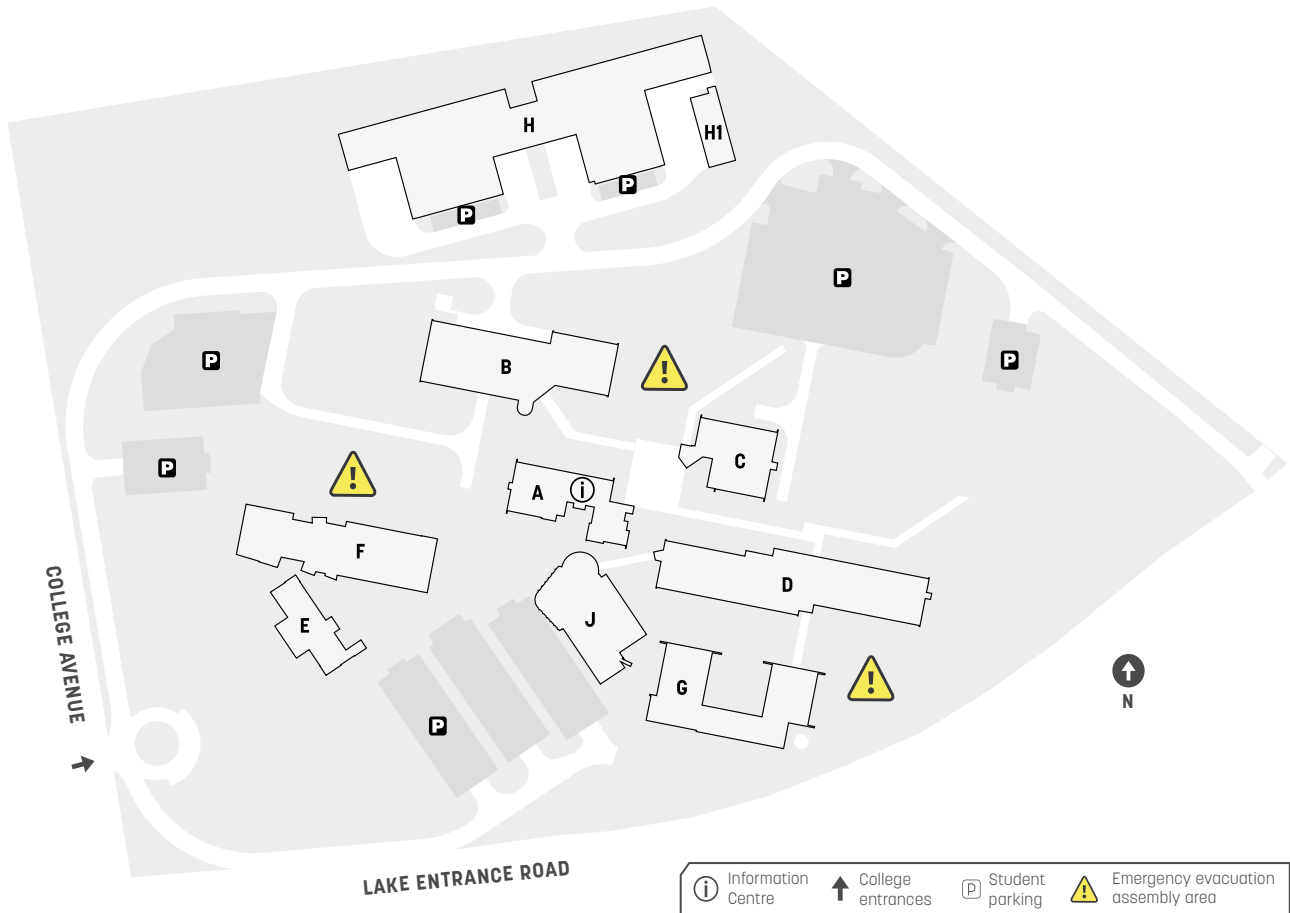

# SHELLHARBOUR

Information Centre	College entrances	Student parking	Emergency evacuation assembly area
--------------------	-------------------	-----------------	------------------------------------

**SERVICES & FACILITIES**

- Bookshop
- Canteen
- Children's Centre
- Counselling
- Customer Service Centre
- Equity Services
- Human Services, Tourism & Hospitality Faculty
- Library
- Main Store

**BUILDING**

- C
- C
- E
- C
- A
- C
- A
- J
- B

11 College Ave,  
Shellharbour  
2529

Parking is available at the above referenced map locations.

There is a bus stop on Lake Entrance Rd next to College Ave, a 2-min walk from the campus.

Oak Flats Station is a 45-min walk from the campus.