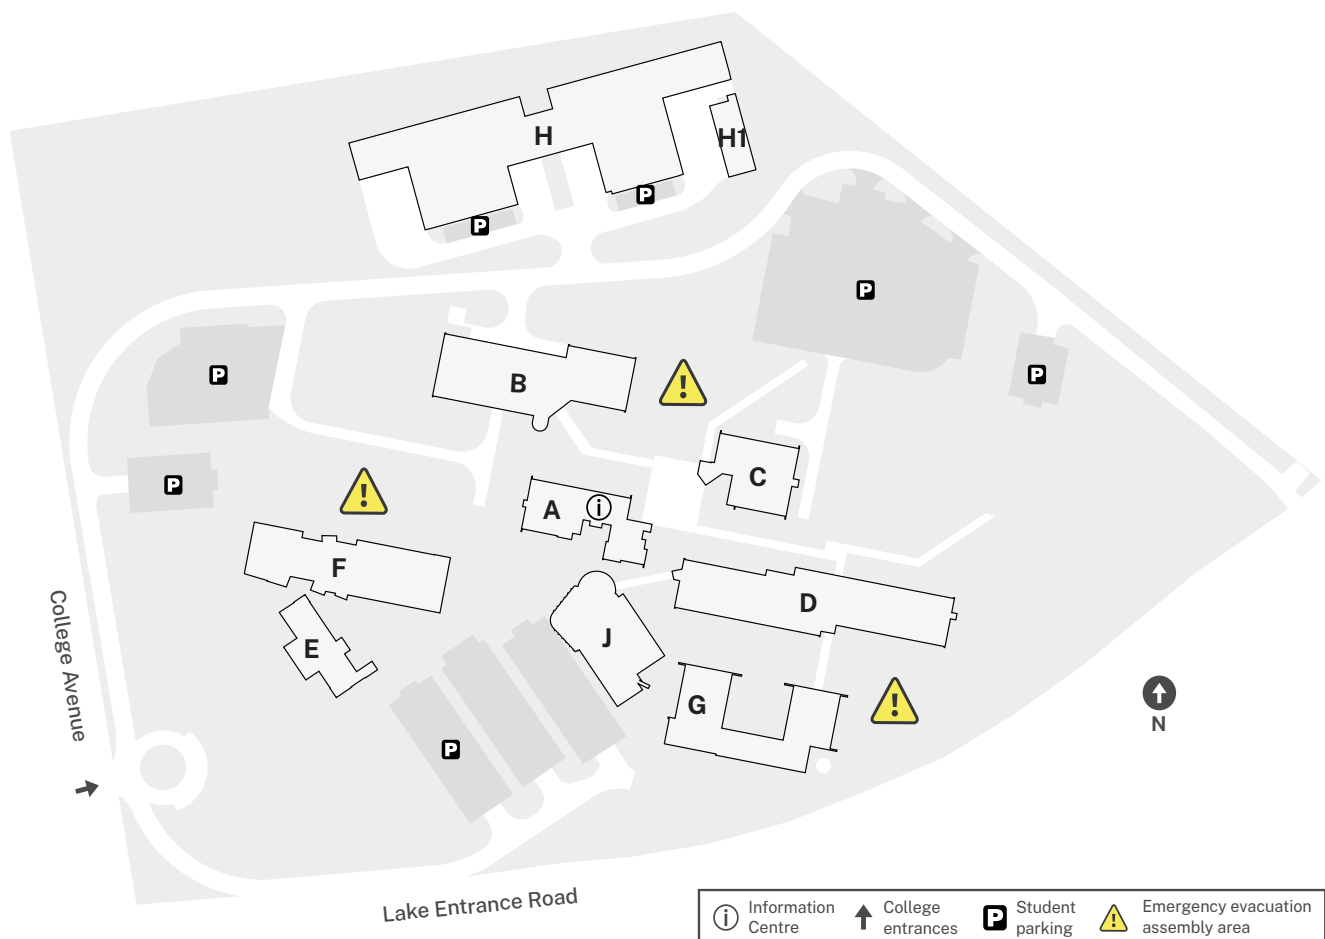

Shellharbour

Services and Facilities

- Canteen
- Children's Centre
- Careers and Counselling
- Customer Service Centre
- Library
- Main Store

C
E
C
A
J
B

Scan to view online

Information Centre	College entrances	Student parking	Emergency evacuation assembly area
--------------------	-------------------	-----------------	------------------------------------

Published in March 2022

11 College Ave,
Shellharbour 2529

Parking is available at the above referenced map locations.

There is a bus stop on Lake Entrance Rd next to College Ave, a 2-min walk from the campus.

TAFE NSW Shellharbour is around a 45 min walk from Oak Flats station. For timetable information, please call 131 500 or visit transportnsw.info

tafensw.edu.au
131 601