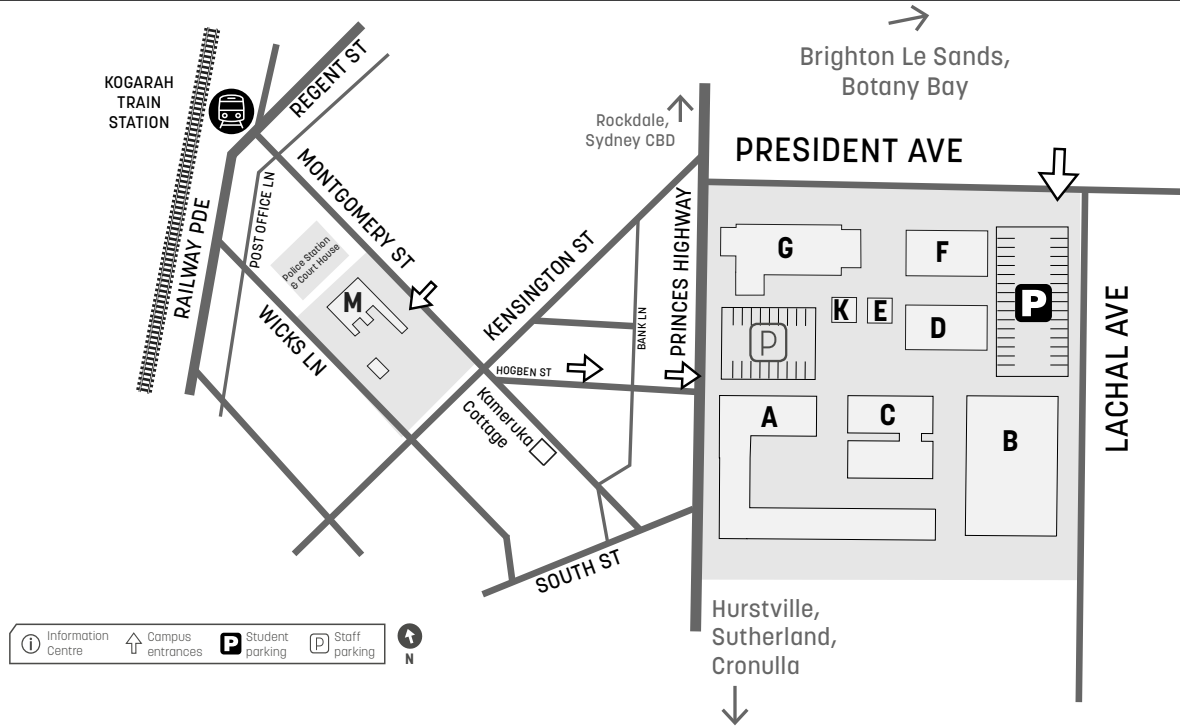

ST GEORGE

STUDY AREAS

- Aged Care and Disability C
- Accounting F - Level 1
- Electrotechnology A - Level 1
- Building and Construction C and G
- Carpentry A and G
- Community Services C
- CPALES C
- Auslan D - Ground
- Literacy and Numeracy D - Level 1
- ESOL - Languages D
- Fine Arts M - Ground
- Foundation Studies D
- Business Administration & Technology D - Level 2
- Business Services F - Lower G
- Graphic Design M - Level 1
- Retail F - Lower G
- International Trade and Logistics F - Ground
- Information Technology G - Level 2
- Property F - Level 1
- Nursing C

SERVICES & FACILITIES

- Campus Management A - Ground
- Committee Room A - Ground
- Course Information A - Ground
- Counselling A - Ground
- Student Services A
- Disabilities Unit A - Ground
- First Aid Room A - Ground
- Conference Room A - Level 1
- Library B
- Student Study Centre B
- Careers Connect B
- Student Association and Lounge D, M
- Canteen E
- Children's Centre - Kameruka Cottage (Montgomery St)

President Ave
 (Corner Princes Hwy)
 Kogarah
 NSW 2217

P Car parking is available on grounds.

For transportation options or timetable information, please call 131 500 or visit transportnsw.info

CONTACT US
TAFENSW.EDU.AU
131 601