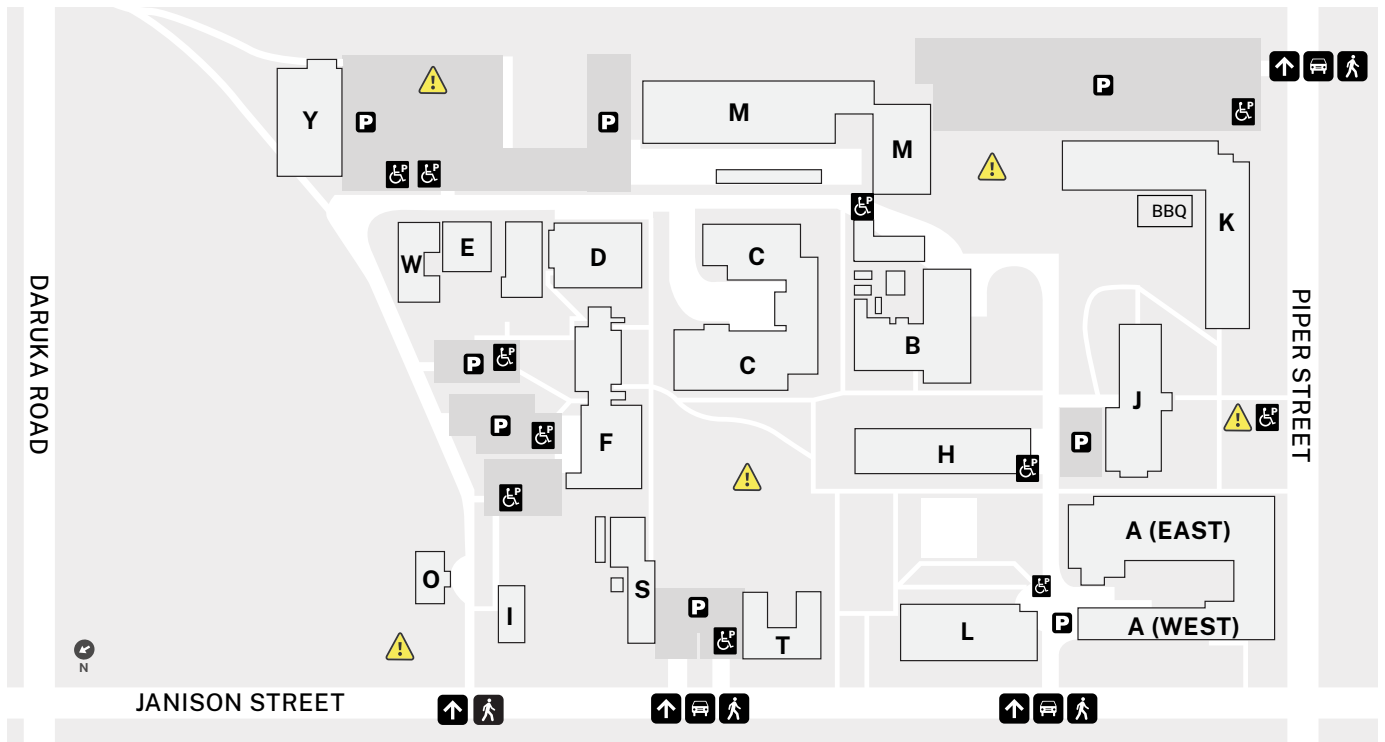

# Tamworth

- Vehicle entry
- Pedestrian entry
- Emergency entry
- Parking
- Emergency Evacuation Area

Published in October 2022

13 Janison St  
Tamworth NSW  
2340

Parking is available at the above  
referenced map locations

For transportation options or timetable  
information, please call 131 500 or  
visit [transportnsw.info](http://transportnsw.info)