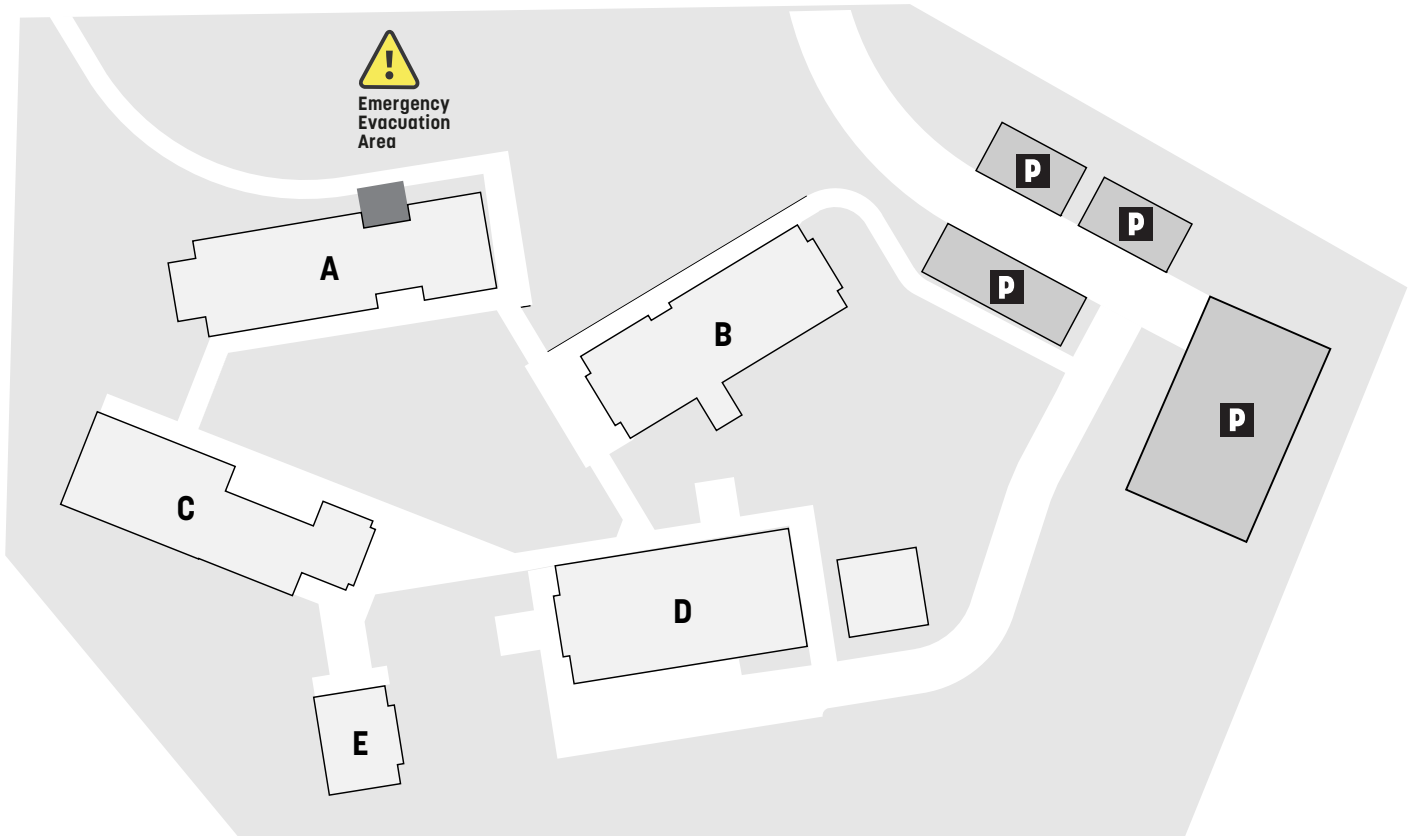

TEMORA

SERVICES AND FACILITIES

- Administration
- Computer Room
- Connected Learning Classrooms
- Meeting/Conference Room
- Student Amenities
- Toilets

A
B
A, B
A
C
C

COURSE AREAS

- Automotive
- Business Administration
- Early Childhood Education and Care
- First Aid
- Nursing
- Welding
- Woolclassing

D
B
C
B
D
E

160-180 Kitchener Rd
Temora 2666

Parking is available at the above referenced map locations.

CONTACT US
TAFENSW.EDU.AU
131 601

TAFE NSW