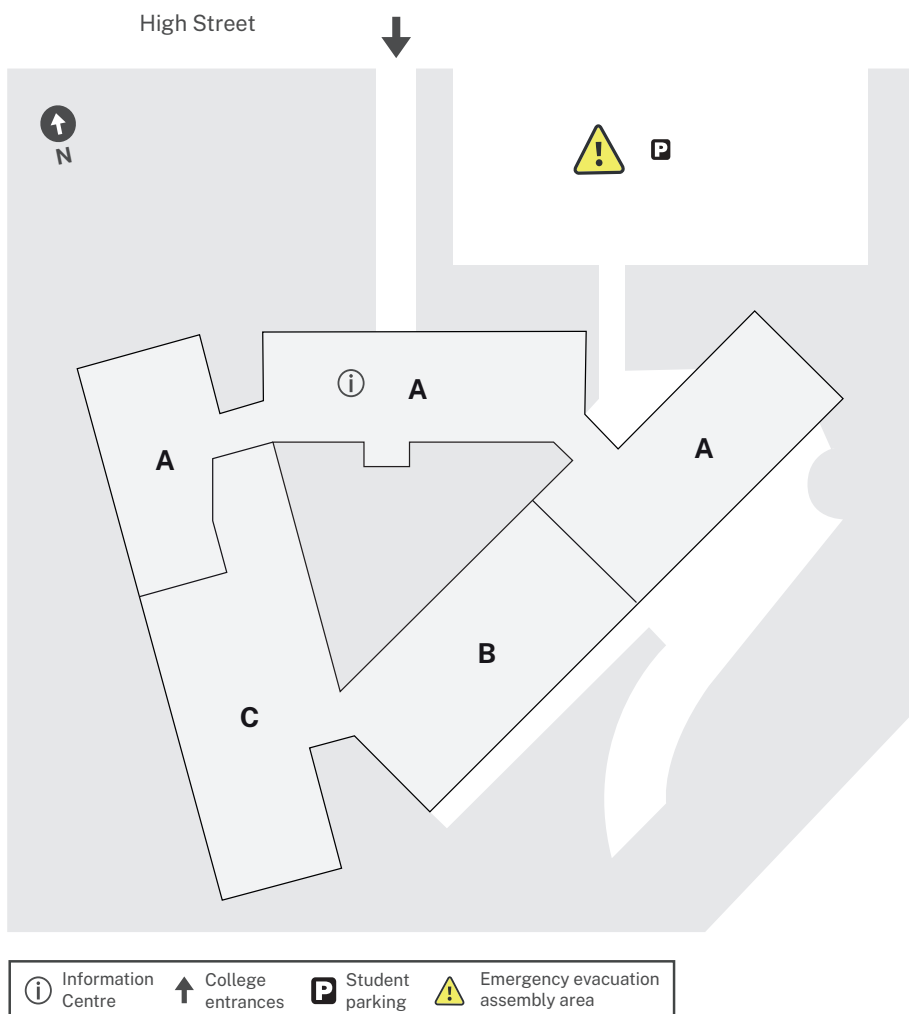

Tenterfield

A Block

- Customer Contact Desk
- Social Lounge
- Computer Hub
- Print Shop
- Staff Store
- Collaboration Pods
- Kitchen/Cafe
- Tech Bar
- Maker Space
- Comms Room
- Media Lounge
- Group Learning Rooms
- Staff Toilet
- Learning Support Room

B Block

- Connected Learning Centre (CLC)
- Computer Classroom

C Block

- Community College Office
- Community College Room

Published in July 2022

📍 Cnr of High Streets &, East St, Tenterfield NSW 2372.

P Parking is available at the above referenced map locations.