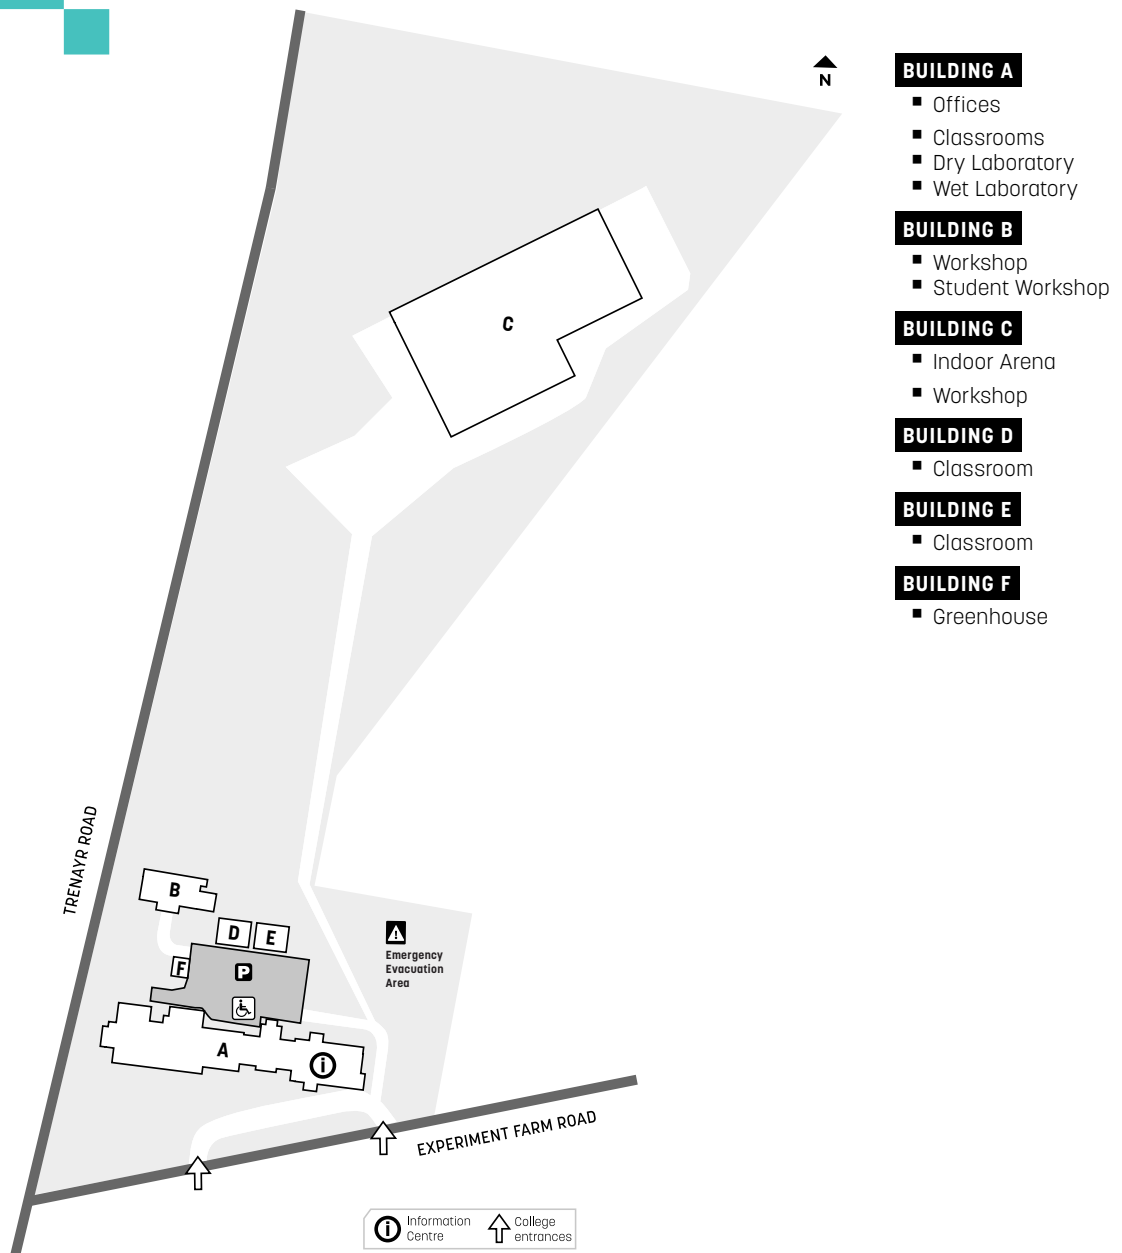

TRENAYR

CAMPUS GUIDE

Visit tafensw.edu.au
Phone 131 601
Connect     

Corner Trenayr and
Experiment Farm Rds,
Trenayr NSW 2460

Car parking is
available on grounds.

For transportation options
or timetable information,
please call 131 600 or visit
transportnsw.info