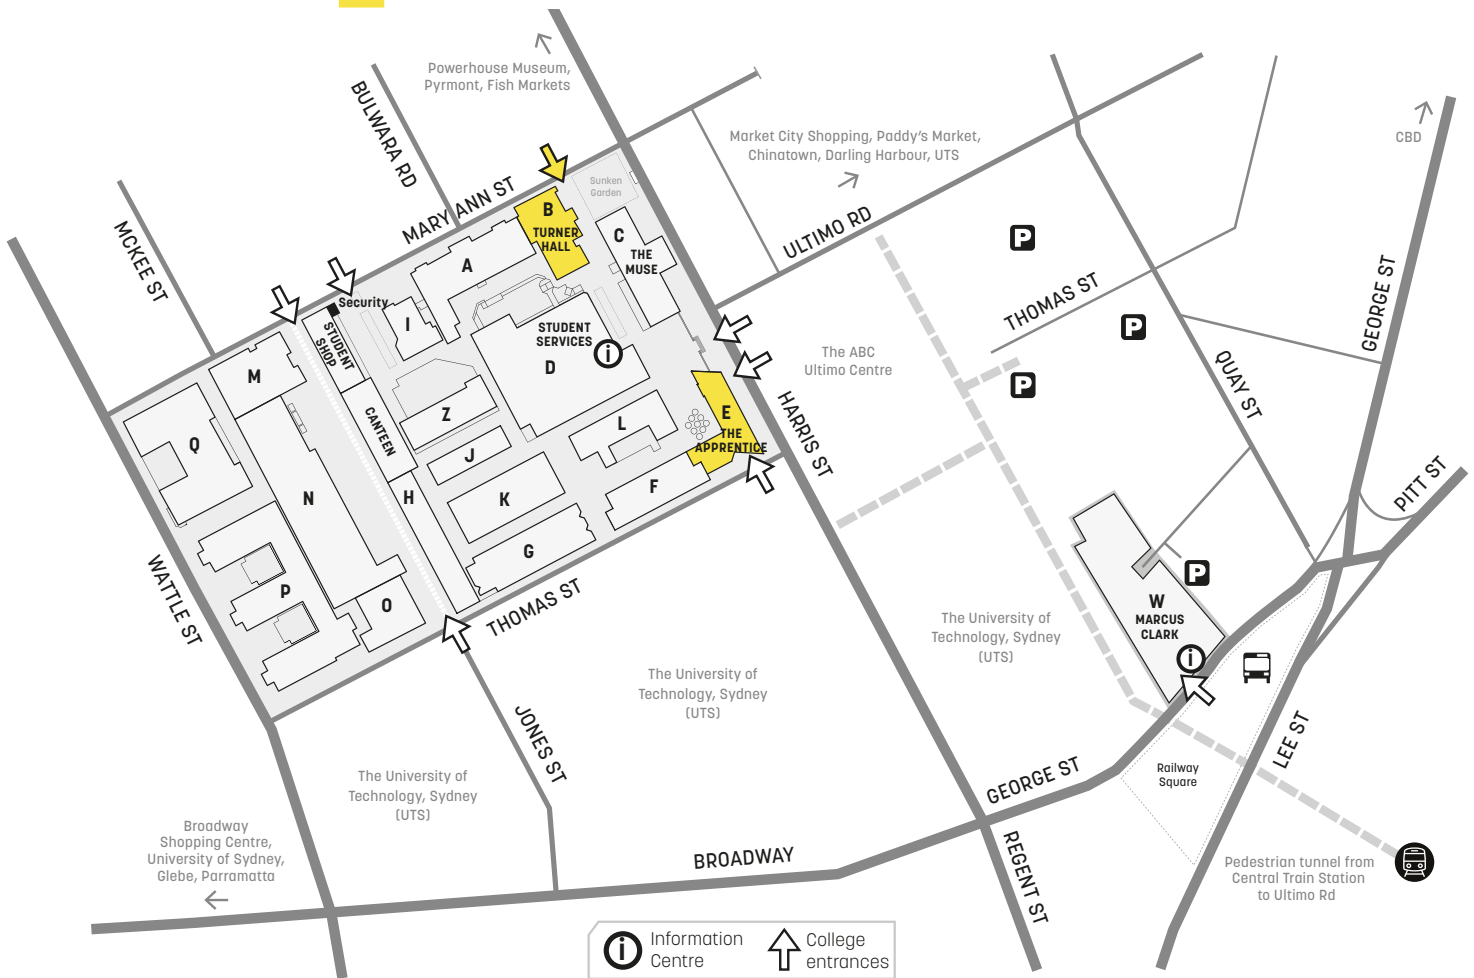

ULTIMO

CAMPUS GUIDE

FACILITIES

- Cafe
- Canteen
- Restaurant 'The Apprentice'
- Security

H+E Level 1, Q Ground
 H, Ground Floor
 E, Level 7
 H, Gatehouse

- The Muse
 - Turner Hall
 (entrance via 19 Mary Ann Street)
- C
 B, Level 1

Visit www.tafensw.edu.au
 Phone 131 601
 Connect

Harris St
 695-731 Harris St
 Ultimo 2007

No parking on grounds is available. Parking is available at local parking stations.

All buses travelling along George St stop at the Railway Square bus terminal.

Central Station is a 7-minute walk from campus.

For timetable information, please call 131 500 or visit transportnsw.info