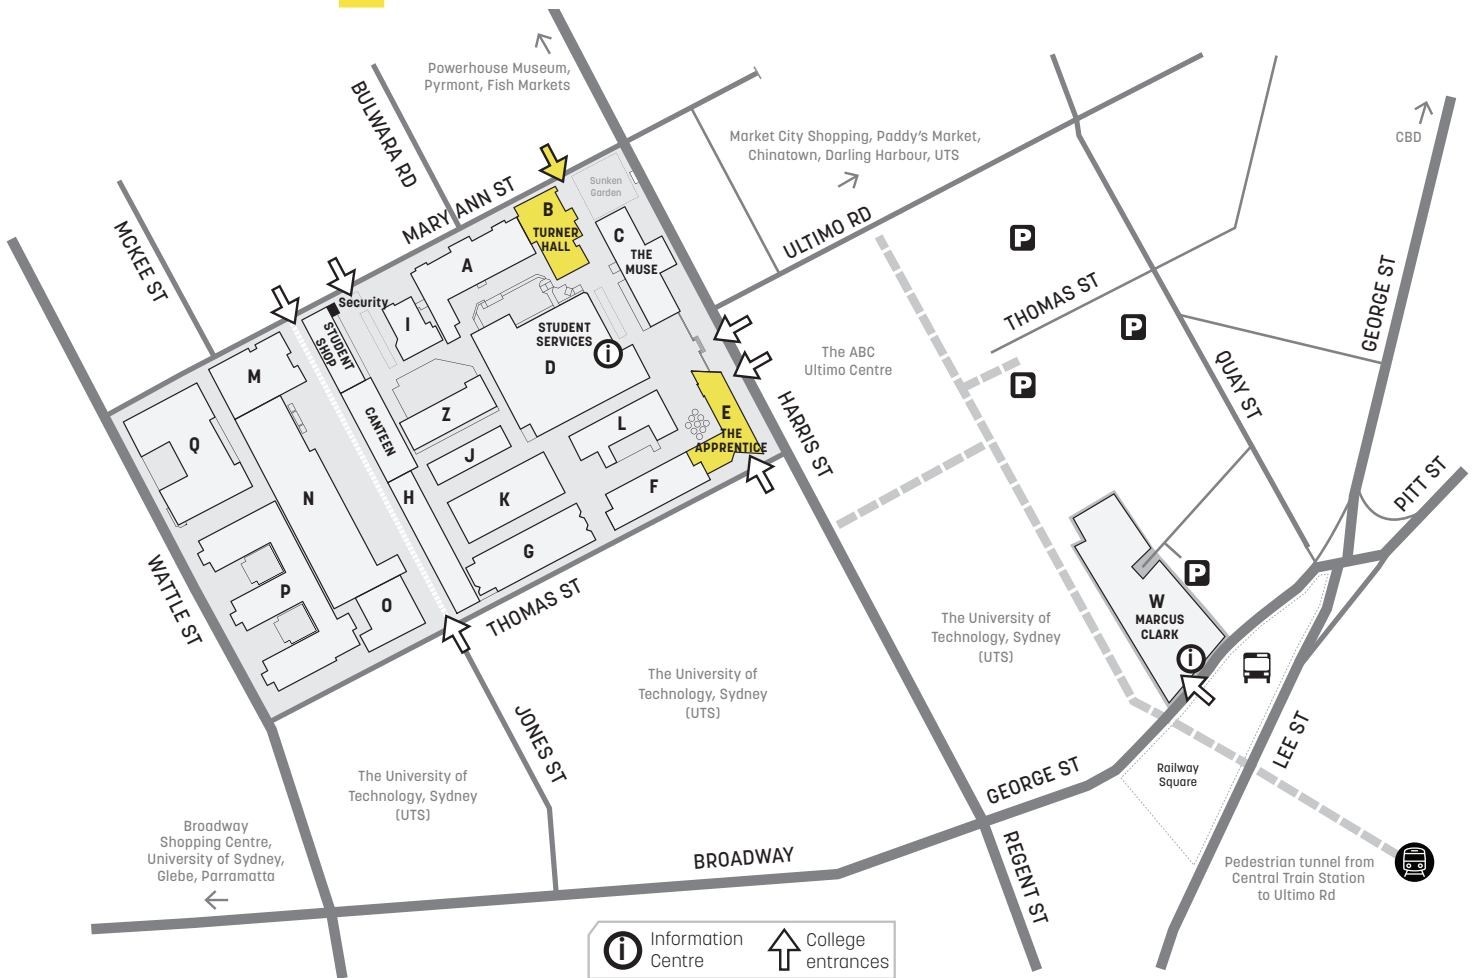

## CAMPUS GUIDE

### FACILITIES

- Cafe
- Canteen
- Restaurant 'The Apprentice'
- Security

H+E Level 1, Q Ground  
 H, Ground Floor  
 E, Level 7  
 H, Gatehouse

- The Muse
  - Turner Hall (entrance via 19 Mary Ann Street)
- C  
 B, Level 1

For timetable information, please call 131 500 or visit transportnsw.info

Central Station is a 7-minute walk from campus.