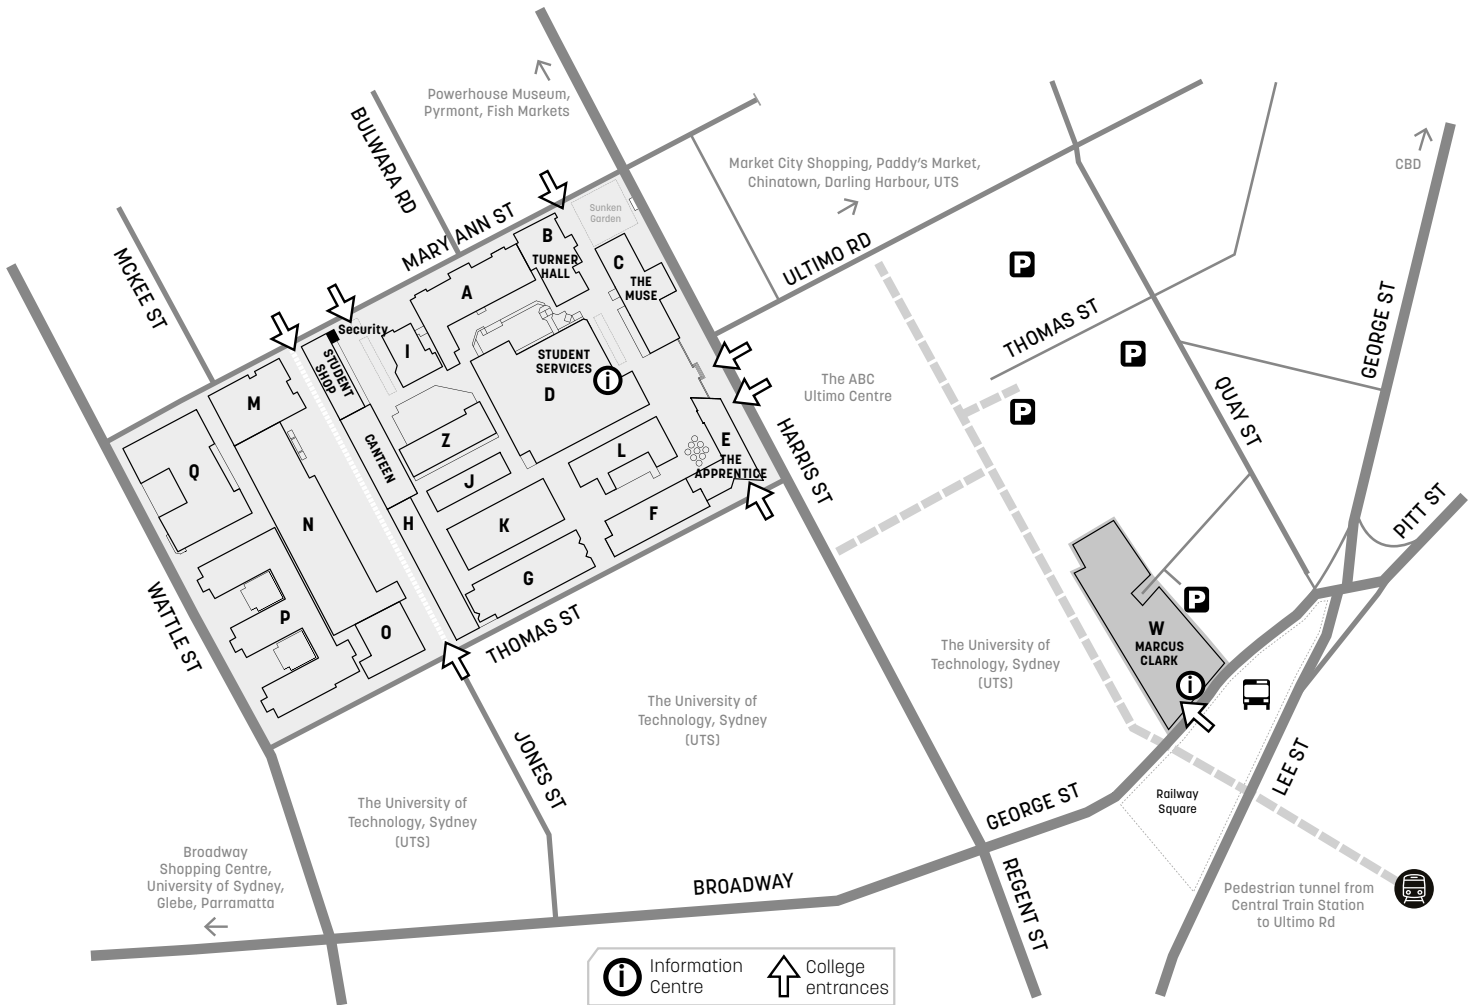

ULTIMO

FACILITIES

- Cafe
 - Canteen
 - Restaurant 'The Apprentice'
 - Security
- H+E Level 1, Q Ground
H, Ground Floor
E, Level 7
H, Gatehouse
- The Muse
 - Turner Hall
- C
B, Level 1
[entrance via 19 Mary Ann Street]

 Harris St
695-731 Harris St
Ultimo 2007

 No parking on grounds is available. Parking is available at local parking stations.

 All buses travelling along George St stop at the Railway Square bus terminal.