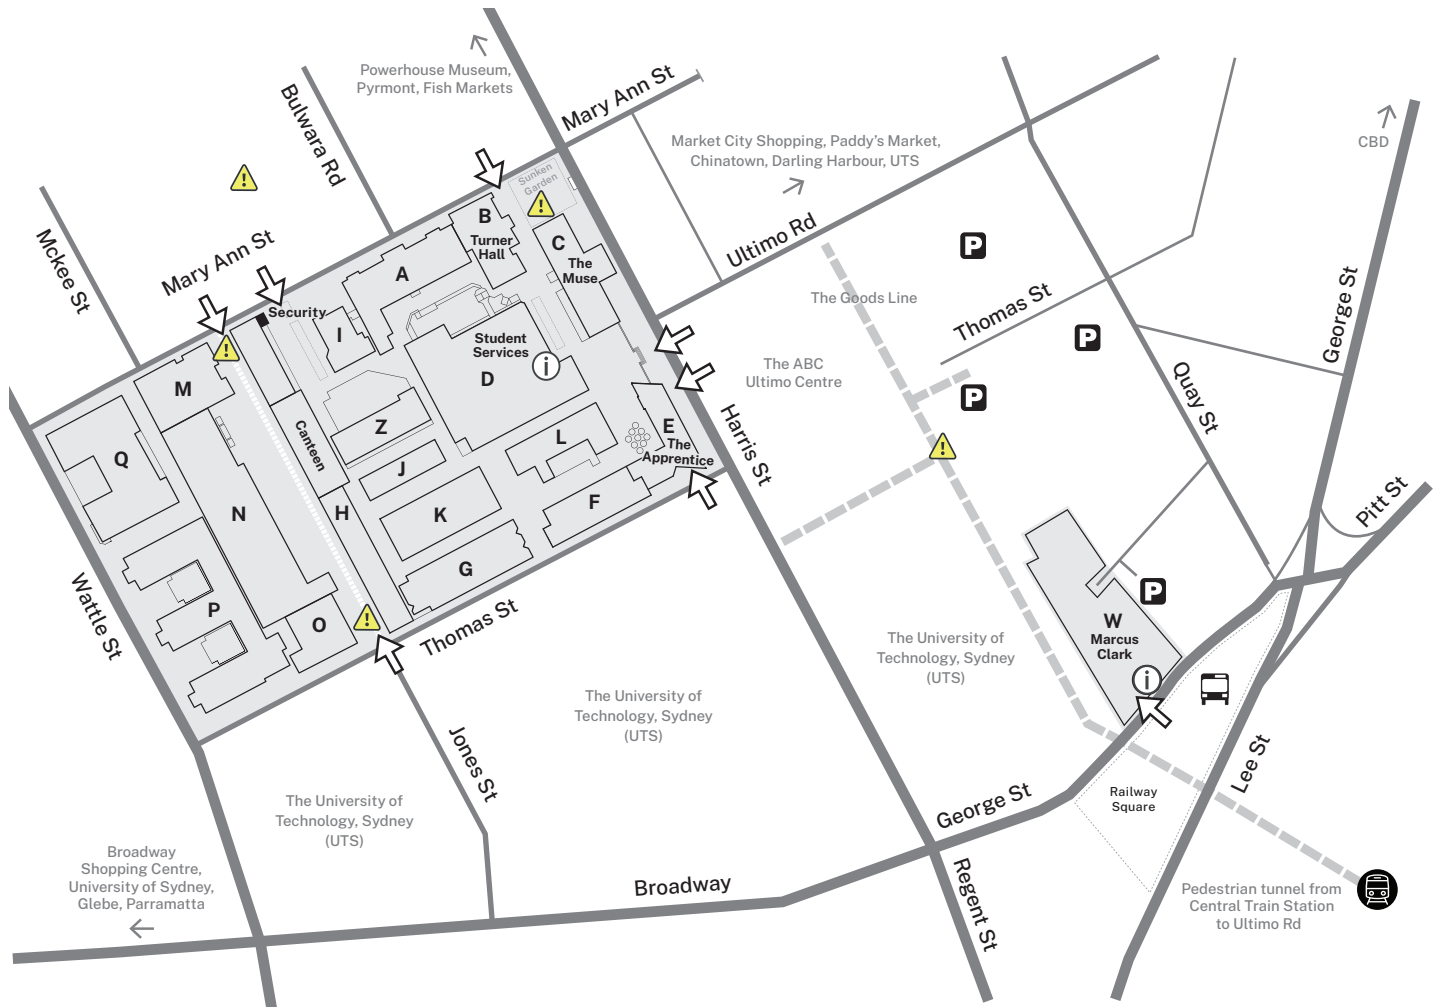

# Ultimo

	Information Centre		College entrances		Emergency evacuation assembly area
--	--------------------	--	-------------------	--	------------------------------------

## Facilities

- |  |  |   |   |
|--|--|---|---|
| <ul style="list-style-type: none"> <li>■ Cafe</li> <li>■ Canteen</li> <li>■ Restaurant 'The Apprentice'</li> <li>■ Security</li> </ul> | <ul style="list-style-type: none"> <li>H+E Level 1, Q Ground</li> <li>H, Ground Floor</li> <li>E, Level 7</li> <li>H, Gatehouse</li> </ul> | <ul style="list-style-type: none"> <li>■ The Muse</li> <li>■ Turner Hall (entrance via 19 Mary Ann Street)</li> </ul> | <ul style="list-style-type: none"> <li>C</li> <li>B, Level 1</li> </ul> |
|--|--|---|---|

Published in March 2023

695-731 Harris St  
Ultimo 2007

No parking on grounds is available. Parking is available at local parking stations.

All buses travelling along George St stop at the Railway Square bus terminal.

Central Station is a 7-minute walk from campus. For timetable information, please call 131 500 or visit [transportnsw.info](http://transportnsw.info)

[tafensw.edu.au](http://tafensw.edu.au)  
131 601