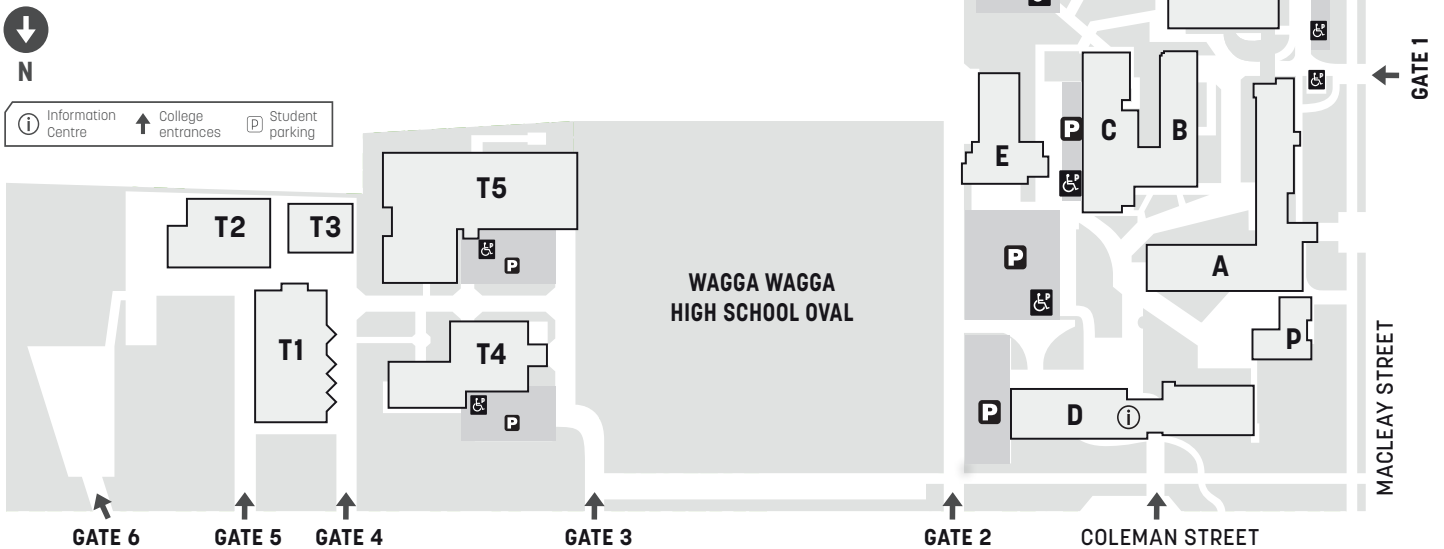

WAGGA WAGGA

CAMPUS GUIDE

SERVICES & FACILITIES

- Aboriginal Support Unit
- Canteen
- Directorate
- Library, Open Learning Centre
- Gumnut Childcare Centre
- Main Store
- Maintenance
- 'On Course' Restaurant
- Student Services
- Training Room
- Welding Teacher's Office

COURSE AREAS

- Art and Design, 'Gallery 43'
- Art Studio
- Automotive
- Building and Construction Training Centre

- Business
- Automotive
- Child Studies
- Education Pathways
- Electrotechnology
- Fitting and Machining
- Hair and Beauty
- Health Services
- Hospitality
- Information Management Services
- Massage
- Metal Fabrication
- Metal Fabrication and Welding
- Painting and Decorating
- Panel Beating
- Plumbing
- Rigging and Scaffolding, Framing Workshop
- Science Laboratory
- Tourism
- Vehicle Painting

M
K, T5
P
K
L
D
F
D
A
M
H

B
A
H
T1

A
I
C
G
T5
T5
A
C
D
E
A
H
I
T3
J
T4
T2

D
D
J

CONTACT US

131 601
tafensw.edu.au

TAFE NSW

Crn Macleay & Coleman St
Wagga Wagga
2650

Parking is available at the above referenced map locations

Bus 1W, 2W alights near Gate1 on MacLeay St

Wagga Wagga Station is around 10 mins walk from the campus

For timetable information, please call 131 500 or visit transportnsw.info