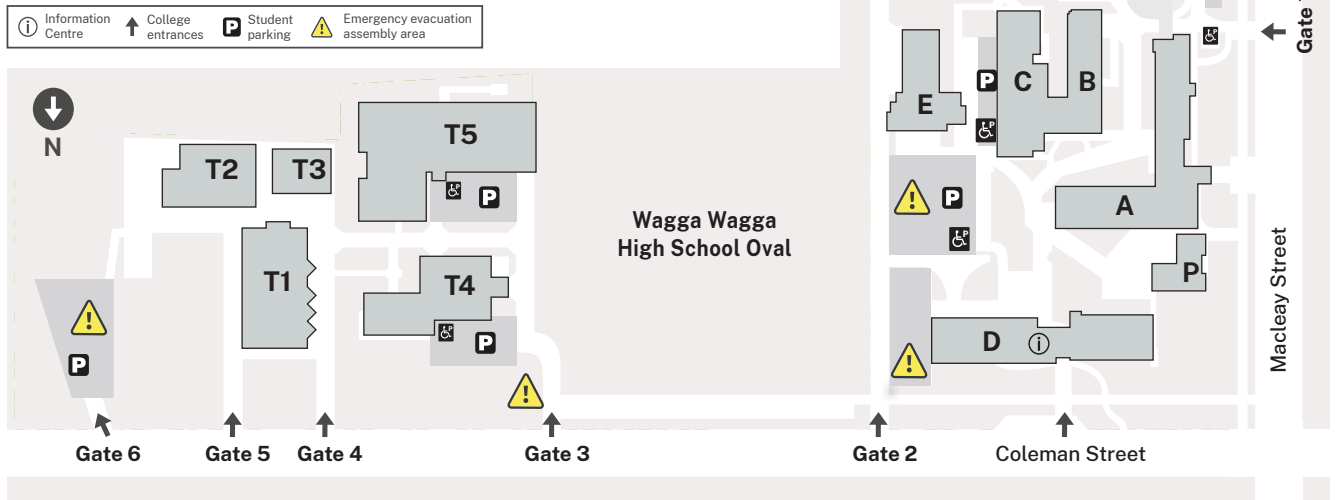

# Location guide – Wagga Wagga

## Services and Facilities

- Aboriginal Support Unit K
- Automotive Teacher's Offices H
- Canteen K, T5
- Customer Service Centre A
- Directorate P
- GOWRIE M
- Gumnut Childcare Centre L
- Library, Open Learning Centre K
- Maintenance B
- Main Store D
- Metal Fabrication Teacher's Offices H
- 'On Course' Restaurant D

## Course areas

- Allied Health D
- Art and Design, 'Gallery 43' B
- Art Studio A, B
- Automotive I
- Building and Construction Training Centre T1
- Business A
- Child Studies C
- Education Pathways G
- Electrotechnology T5
- Fitting and Machining T5
- Hair and Beauty A
- Health Services B, C, E
- Hospitality D
- Information Management Services E
- Information Technology D
- Metal Fabrication and Welding I

- Painting and Decorating T3
- Panel Beating J
- Plumbing T4
- Rigging and Scaffolding, Framing Workshop T2
- Science Laboratory D
- Sport and Fitness D
- Vehicle Painting J

 Crn Macleay & Coleman St  
Wagga Wagga 2650