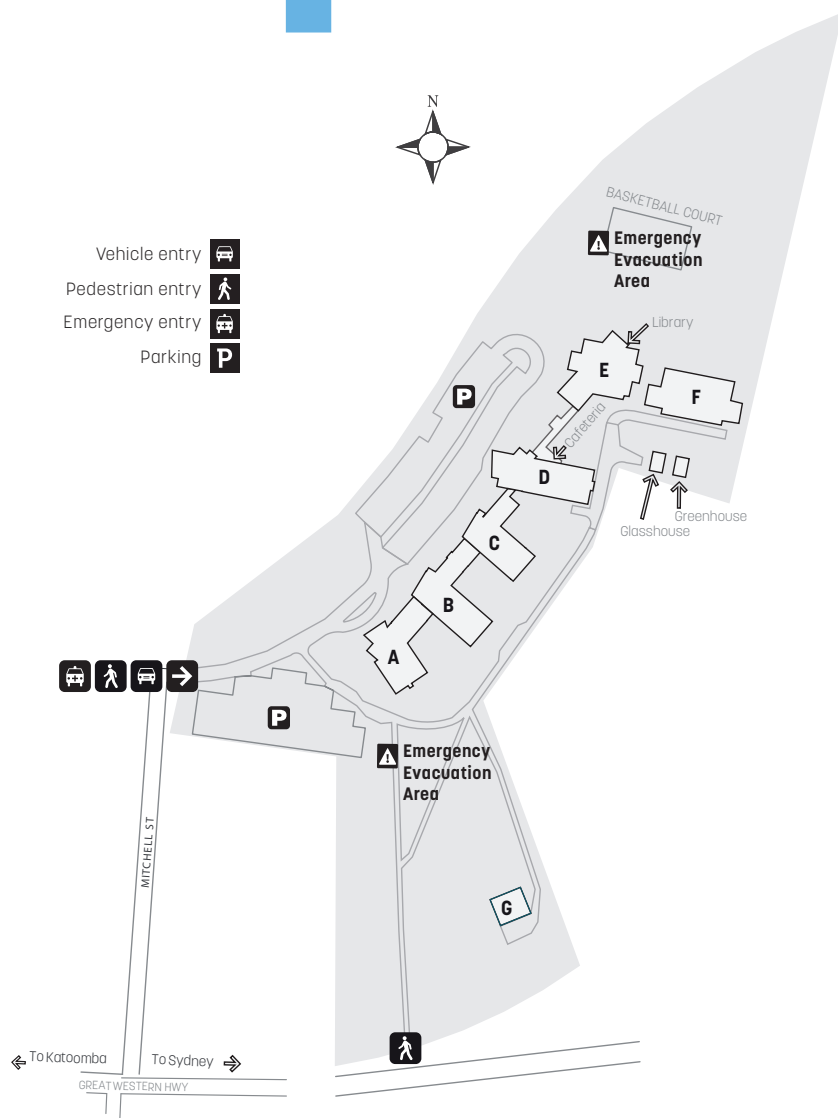

# WENTWORTH FALLS

## CAMPUS GUIDE

### E BLOCK

- Campus Services: Library

### F BLOCK

- Climbing Wall
- Outdoor Recreation