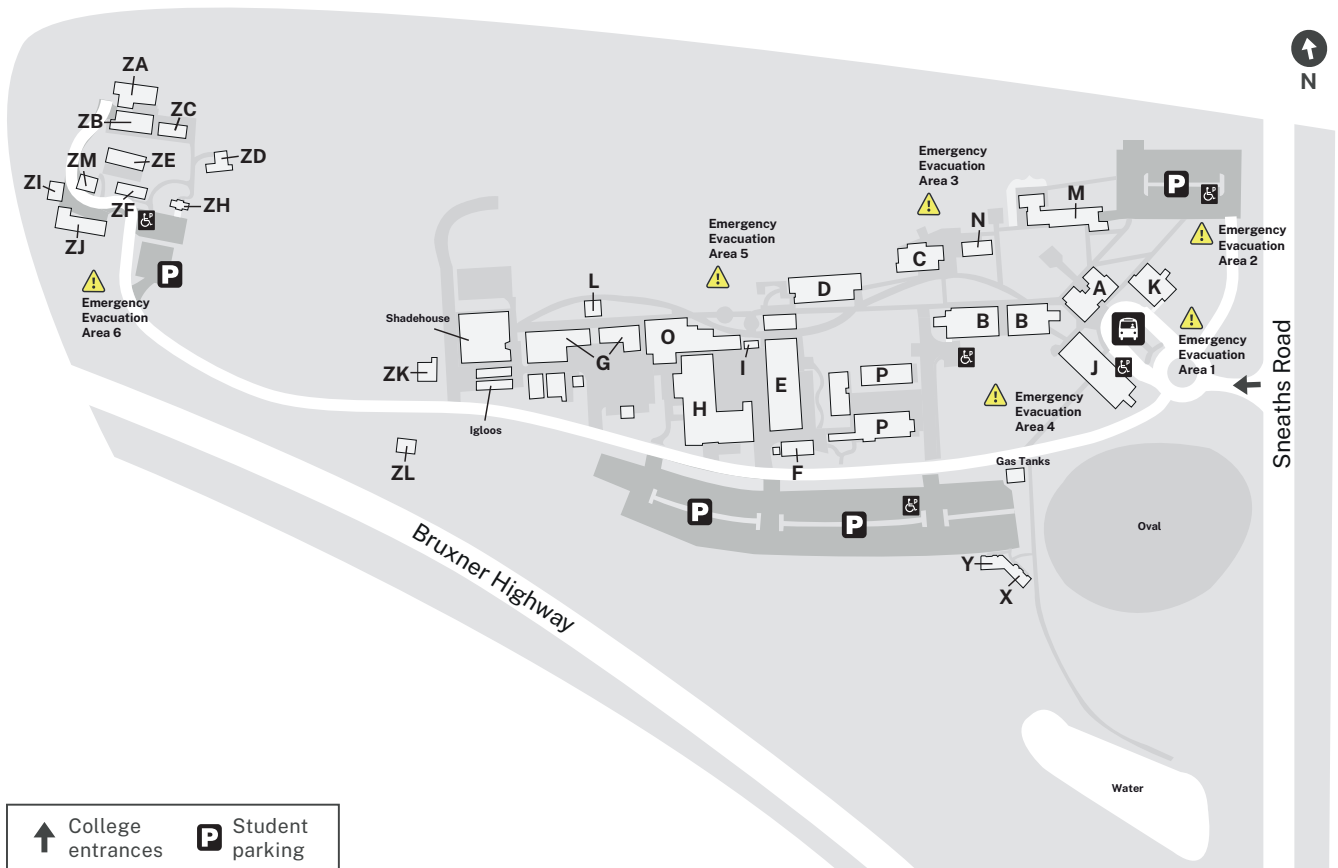

Wollongbar

↑ College entrances P Student parking

Services and Facilities

- Café/Canteen C
- Children's Services K
- Counsellor C
- Customer Service B
- Disability Support C
- Library B
- Main Store F
- Nightcap Restaurant M
- Staff Offices X, Y
- Student Services B
- Toilets L

Course Areas

- Agriculture D, G, Z
- Animal Studies A, N
- Automotive Trades E, H
- Aviation A, B
- Career Preparation, Aboriginal Languages and Employability Skills B
- Carpentry and Joinery P
- Commercial Cookery M
- Electrical Trades P
- Hair and Beauty J
- Horticulture D, G
- Hospitality M
- Information Technology B
- Mechanical Engineering O
- Metal Fabrication O
- Plumbing Z
- Textiles, Clothing and Footwear J
- Tourism, Events, Cookery and Hospitality B
- Vehicle Trades H
- Warehousing Z

Published in November 2021

61 Sneaths Road
Wollongbar
NSW 2477

Parking is available at the above referenced map locations.

For transportation options or timetable information, please call 131 500 or visit transportnsw.info