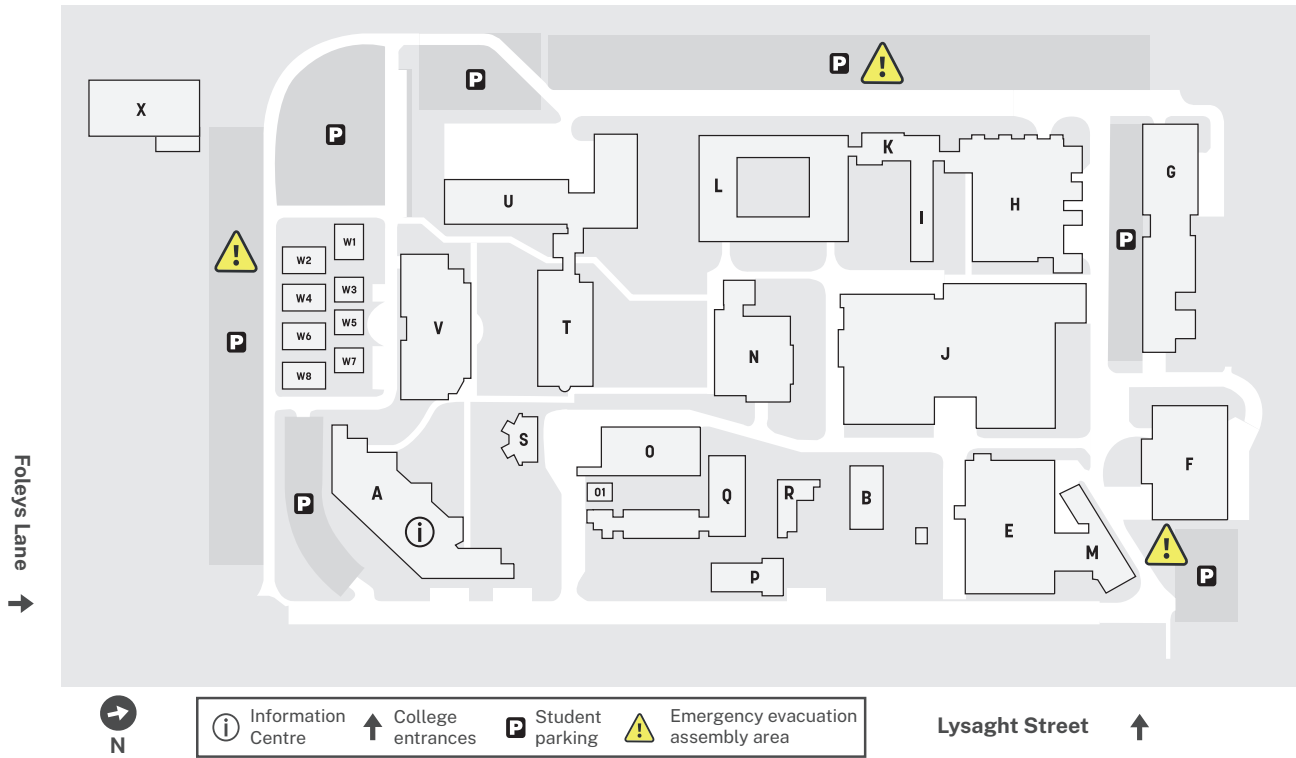

## Services and facilities

- Aboriginal Education Unit B
- Auditorium P
- Careers and Counselling Services N
- Children's Centre R
- Customer Service Centre A, Ground
- Disability Consultants K, Ground
- Education Support W1, W2
- Equity Services I, Ground
- Library Services A, Ground

## Course areas

- Accounting and Finance T, Ground
- Aged Care A, Level 2
- Architectural Drafting L, Level 1
- Auslan (Sign language) K
- Automotive U, Ground
- Baking W4, W6

- Building and Construction J, Ground
- Business T, Ground
- Community Services A, Level 2
- Civil Engineering I
- Digital Media Q
- Early Childhood Education and Care G, Ground
- Electrotechnology Q
- Employability Skills W1, W2
- Engineering E
- English Language L, Ground
- Foundation Skills - language, literacy, numeracy L, Ground
- General Construction High Risk Licensing J, Ground
- Hospitality, Commercial Cookery V
- Laboratory Skills L
- Leadership and Management T, Ground
- Manufacturing L
- Metal Fabrication and Welding H
- Mining E
- Music, Sound Production L
- Painting and Decorating, Signwriting O
- Pathways to further study or employment L, Ground
- Plumbing J, Ground
- Real Estate T, Ground
- Refrigeration and Air Conditioning Services Q
- Shopfitting O
- Sign Writing O
- Tertiary Preparation Courses (TPC) K
- Tourism, Events T

Published in May 2023

Foleys Lane  
Wollongong 2500

Parking is available at the above referenced map locations.

There are many buses that connect to TAFE NSW Wollongong, including a free shuttle bus.

North Wollongong Station is a 5-min walk from the campus.