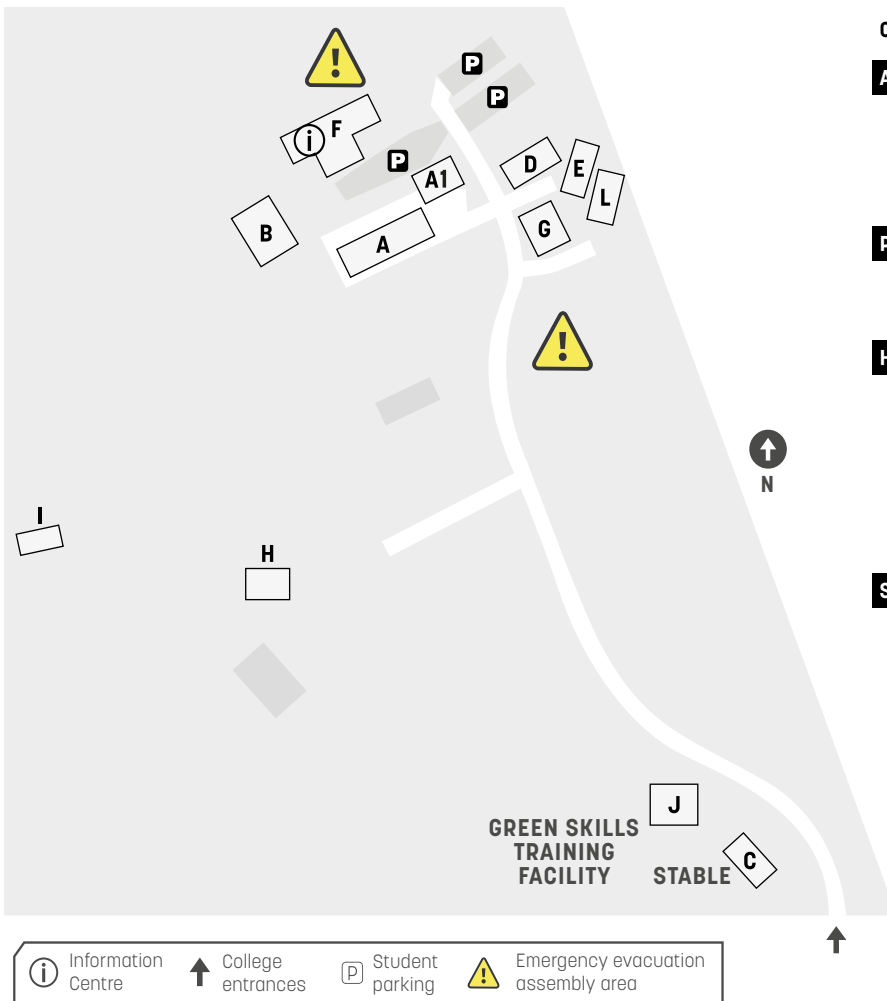

YALLAH

COURSE AREA

ANIMAL CARE

- Animal Studies
- Equine
- Veterinary Studies

BUILDING LEVEL

COURSE AREA	BUILDING	LEVEL
Animal Studies	A	1
Equine	A	1
Veterinary Studies	A	1

PRIMARY INDUSTRIES

- Agriculture

COURSE AREA	BUILDING	LEVEL
Agriculture	A	1

HORTICULTURE

- Arboriculture
- Conservation Land Management
- Floristry
- Horticulture General
- Landscape Construction
- Parks & Gardens
- Sports Turf Management

- Customer Service Centre
- Library
- Counselling and Careers
- Canteen (no food sales)

COURSE AREA	BUILDING	LEVEL
Customer Service Centre	F	Ground
Library	B	Ground
Counselling and Careers	B	Ground
Canteen (no food sales)	B	Ground

i Information Centre
 ↑ College entrances
 P Student parking
 ! Emergency evacuation assembly area

📍 138 Marshall Mount Rd, Marshall Mount NSW 2530

P Parking is available at the above referenced map locations.