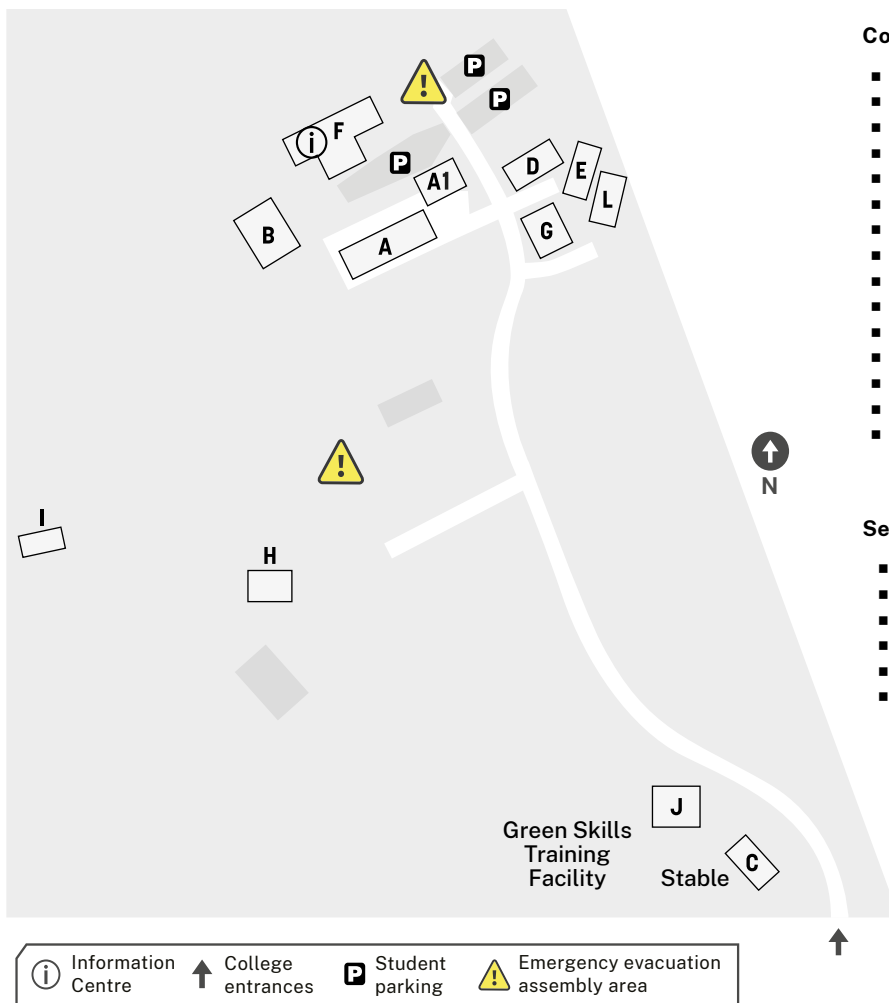

Yallah

Course areas

- Agriculture A-Level 1
- Animal Studies A-Level 2
- Arboriculture A-Level 1
- Conservation Land Management A-Level 1
- Equine A-Level 1
- Horticulture General A-Level 1
- Horticulture Workshops D
- Horticulture Nursery Igloo E
- Horticulture Nursery Igloo L
- Horticulture Nursery G
- Landscape Construction A-Level 1
- Parks & Gardens A-Level 1
- Sports Turf Management A-Level 1
- Surveying F-Level 1
- Veterinary Studies A-Level 2

Services & Facilities

- Customer Service Centre F-Ground
- Library B-Ground
- Counselling and Careers B-Ground
- Canteen (no food sales) B-Ground
- Machinery Storage Facility H
- Storage Shed I

Published in April 2023

 **138 Marshall Mount Rd,**
Marshall Mount NSW 2530

 Parking is available at the
above referenced map
locations

 For transportation options or
timetable information, please call
131 500 or visit transportnsw.info