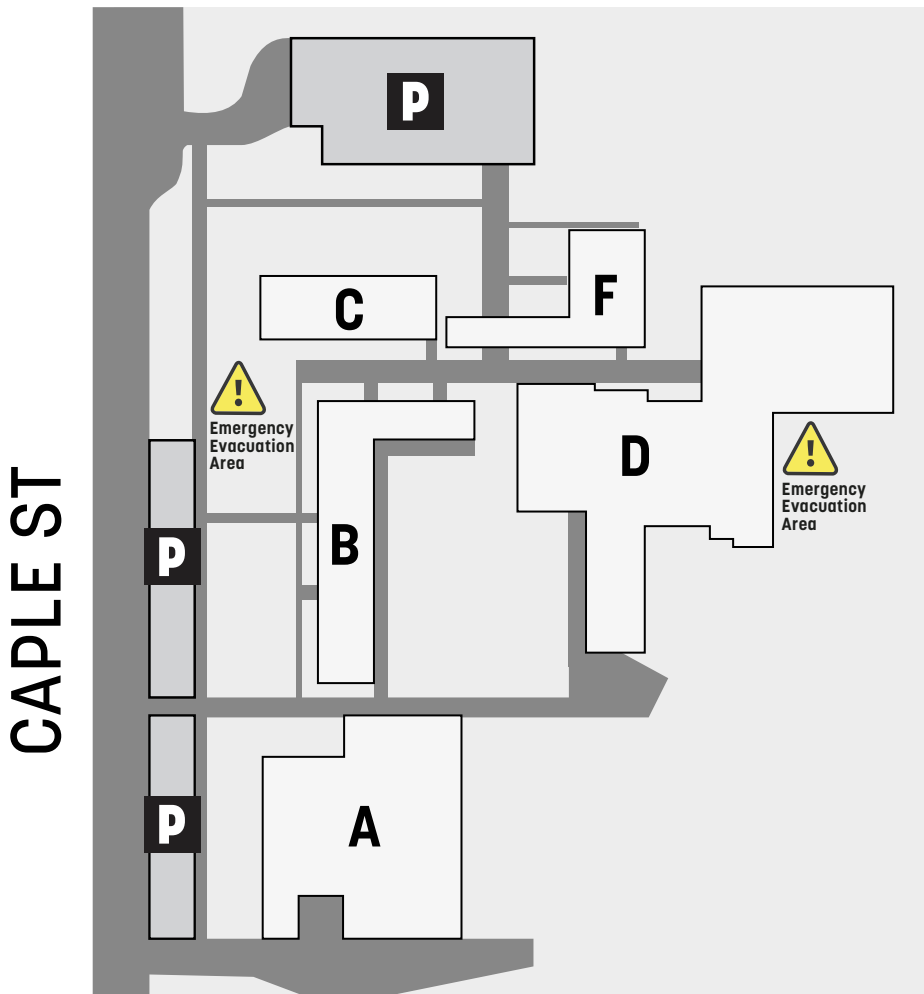

YOUNG

SERVICES & FACILITIES

- Counselling D
- Customer Service D, D
- Library D
- Student Services D

COURSE AREAS

- Automotive A
- Business D
- Career Pathways B, D
- Community Services B
- Early Childhood D
- Electrotechnology C
- Hair and Beauty D
- Health and Aged Care D
- Welding A

 **20 Caple Street**
Young 2594

 Parking is available at the above referenced map locations.

CONTACT US
TAFENSW.EDU.AU
131 601