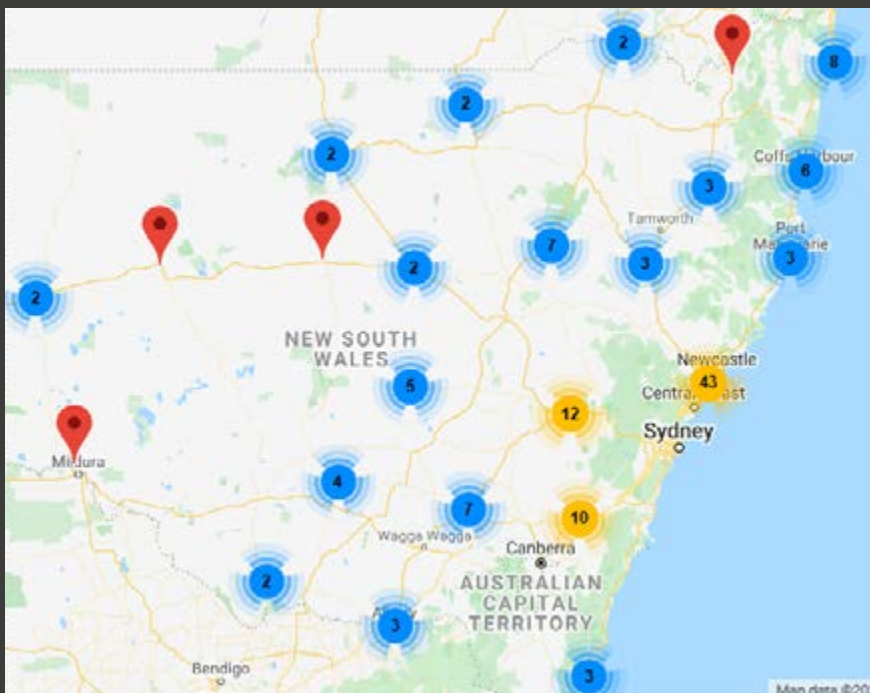

SBATs are a great way to get vital career skills while completing your HSC.

Study your HSC at TAFE NSW to gain entry into a TAFE NSW degree or university.

FIND YOUR LOCAL CAMPUS

Learn new skills. Explore your talent. Achieve your goals.