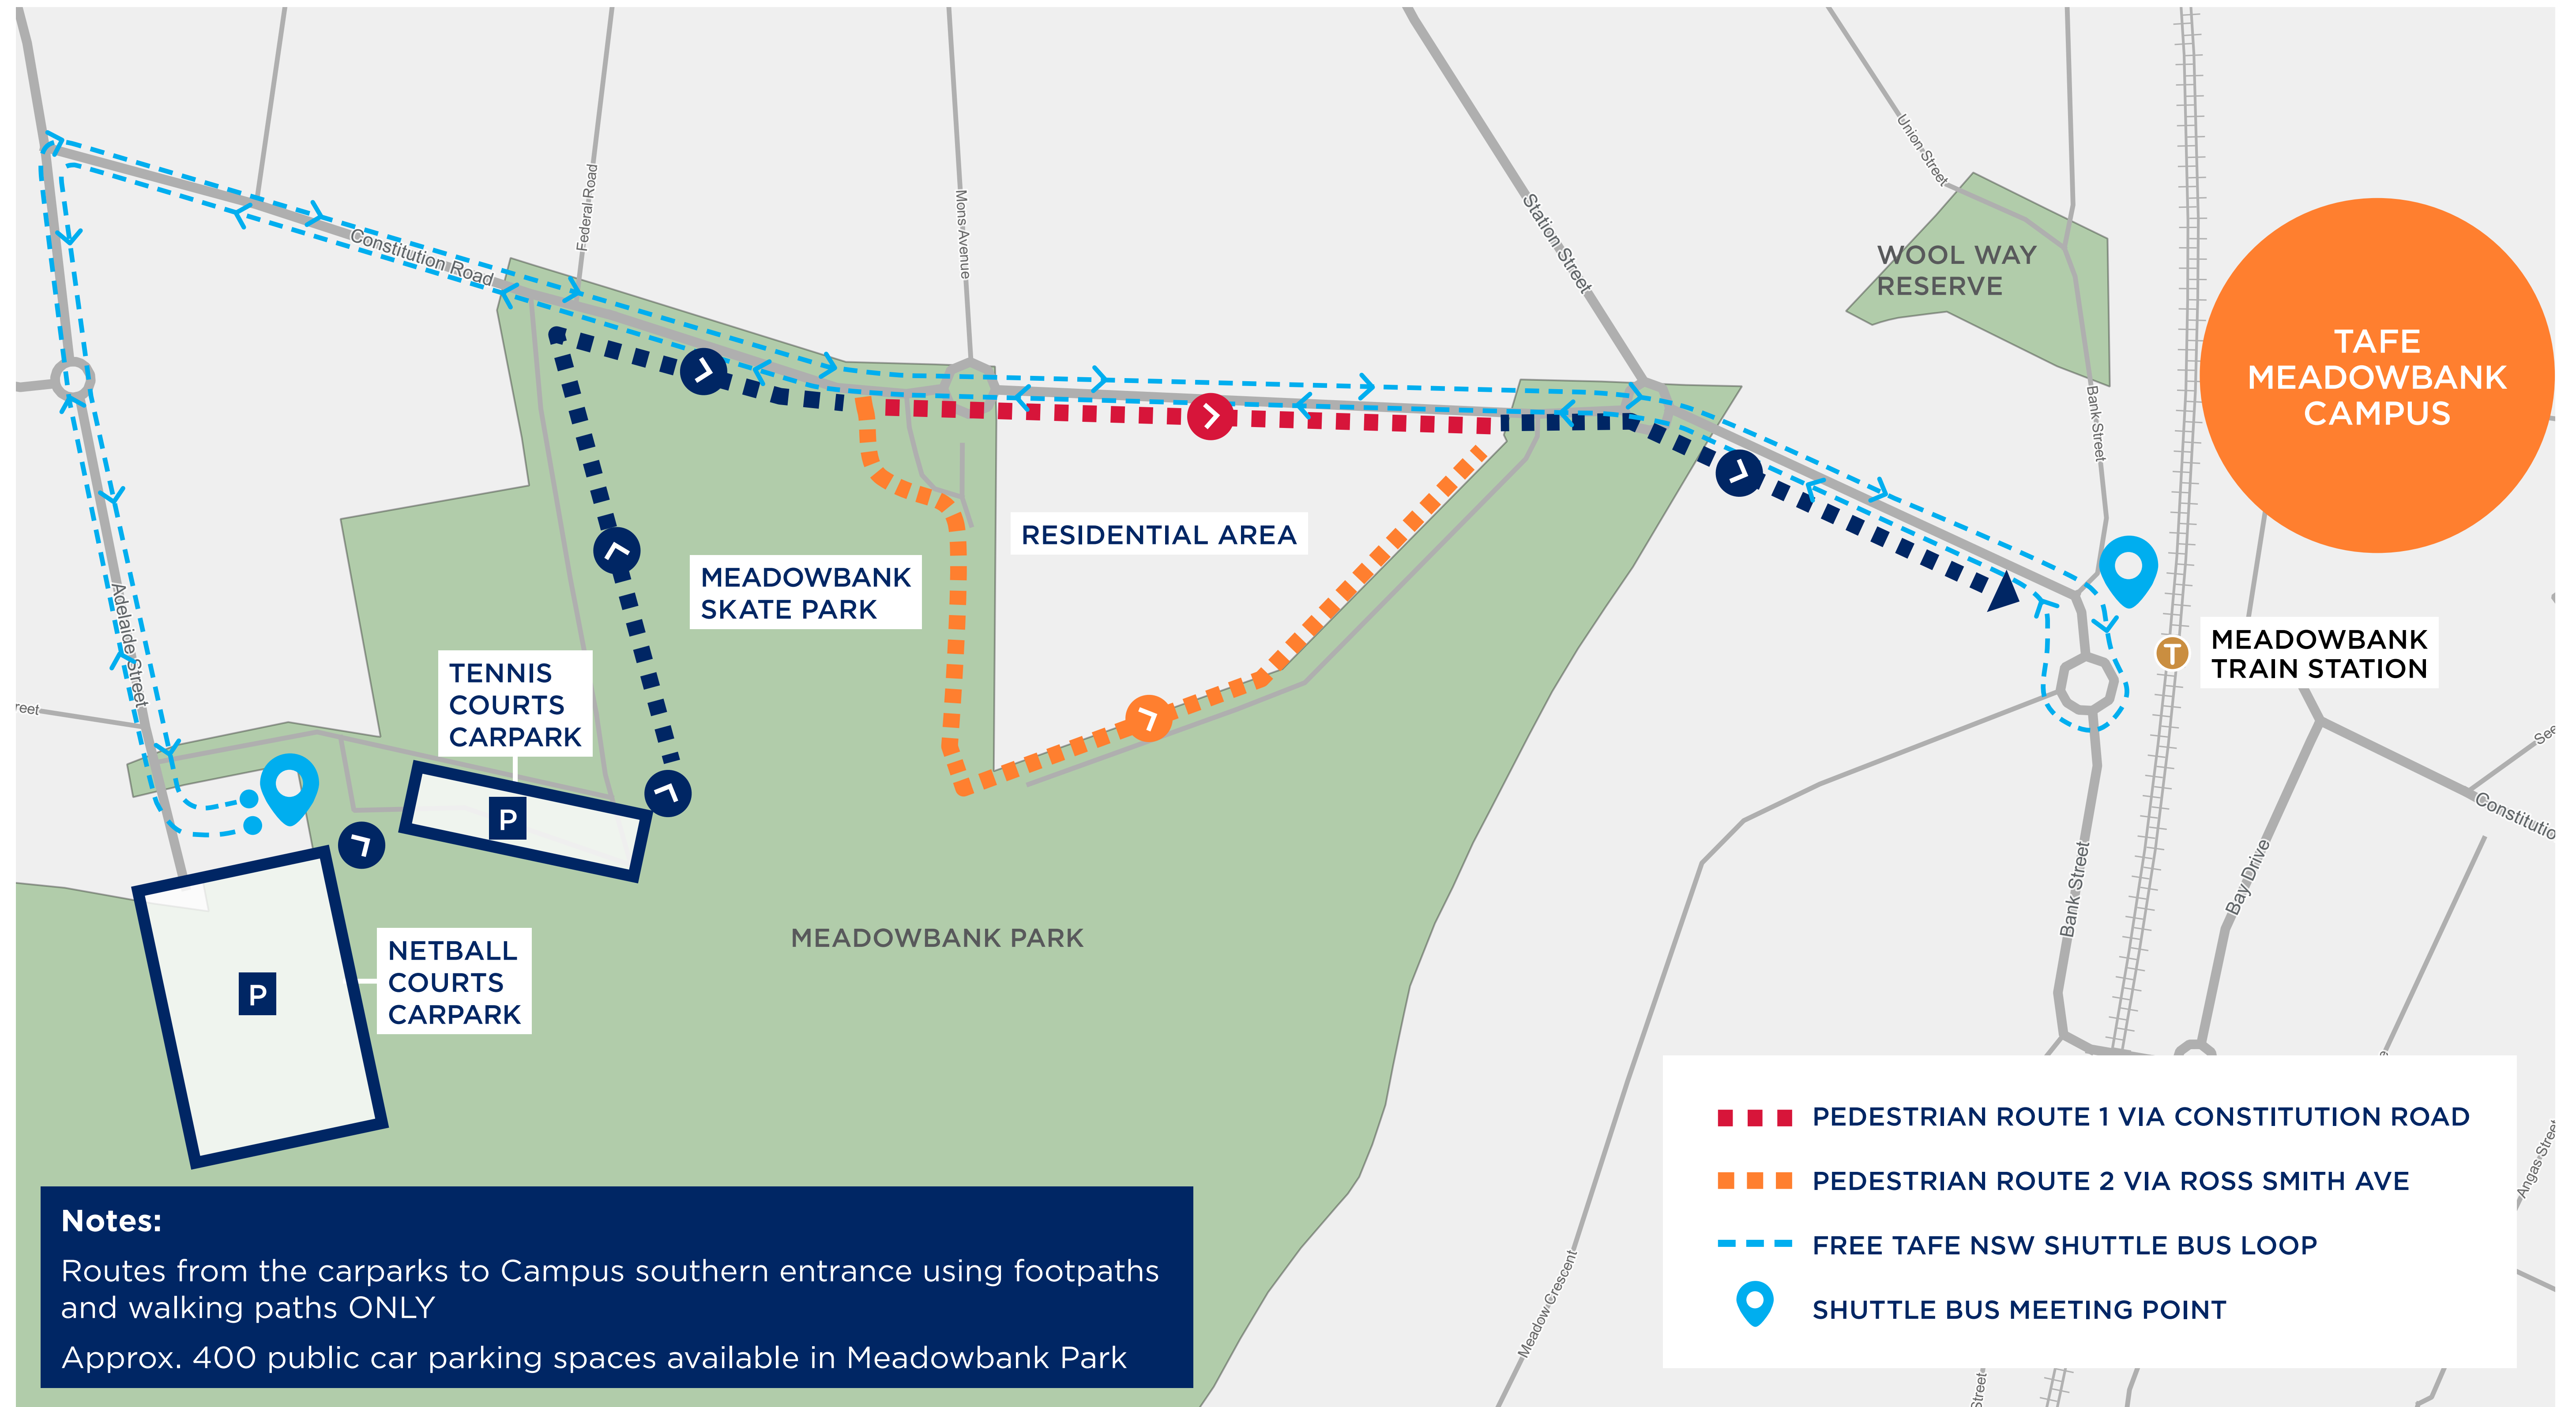

Accessing the Campus

TWO MINUTE WALK FROM MEADOWBANK STATION

ACCESSIBLE BY VARIOUS BUS ROUTES

10 MINUTE WALK FROM MEADOWBANK FERRY WHARF

FREE PARKING IS AVAILABLE IN THE PUBLIC CAR PARKS LOCATED AT MEADOWBANK PARK CONNECTED TO CAMPUS BY A FREE SHUTTLE BUS SERVICE OR A 15 MINUTE WALK

For up to date information and to plan your trip visit transportnsw.info or call **131 500**

Notes:

Routes from the carparks to Campus southern entrance using footpaths and walking paths ONLY
 Approx. 400 public car parking spaces available in Meadowbank Park